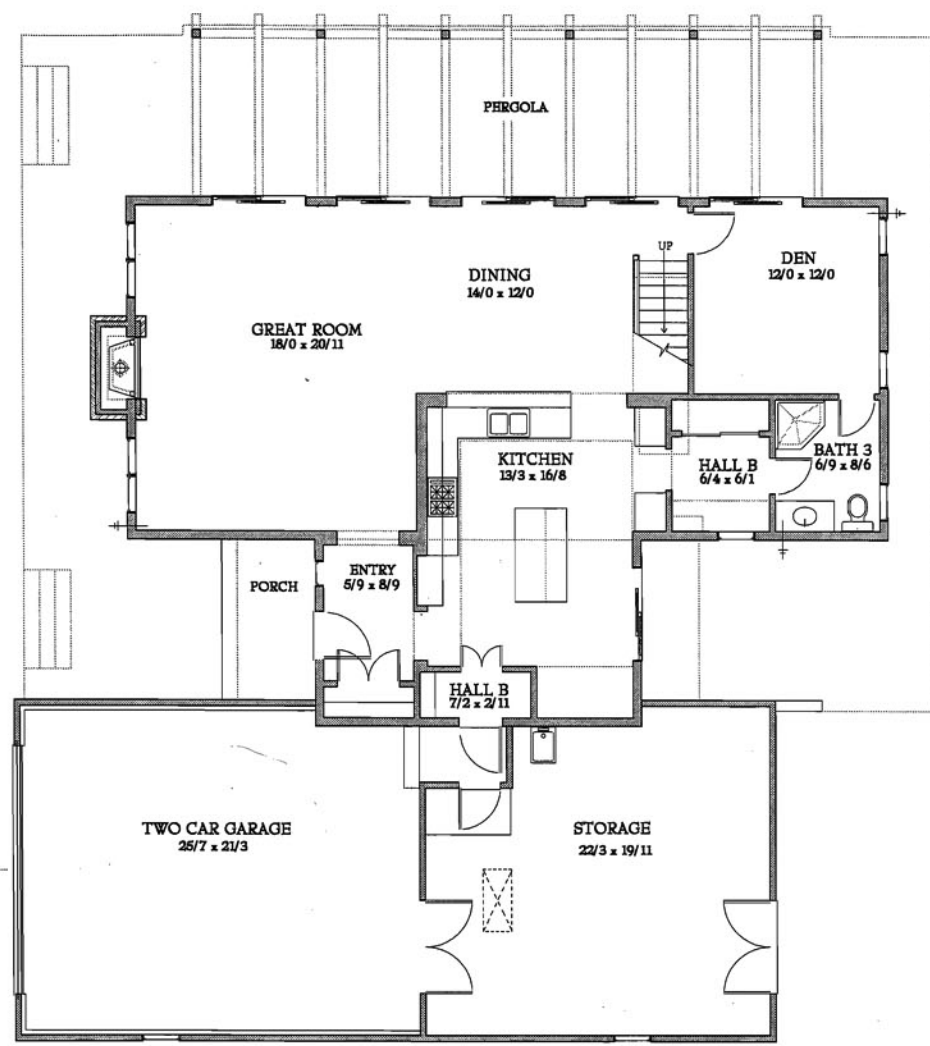

SOUTH ELEVATION

WEST ELEVATION

COPYRIGHT © 2004 WIRWOOD ASSOCIATES, INC. / JOB NO. 2004-36 / FINAL ONE / 31 DEC 2004 / 1

SQUARE FOOTAGE:  
FIRST: 1,345  
SECOND: 1,085  
LOWER LEVEL: NA  
TOTAL: 2,430

FIRST FLOOR PLAN

COPYRIGHT © 2004 WIKWOOD ASSOCIATES, INC. / JOB NO. 2004-36 / FINAL ONE / 31 DEC 2004 / P

SECOND FLOOR PLAN

COPYRIGHT © 2004 WIKWOOD ASSOCIATES, INC. / JOB NO. 2004-36 / FINAL ONE / 31 DEC 2004 / PRINTED 31 DEC 2004