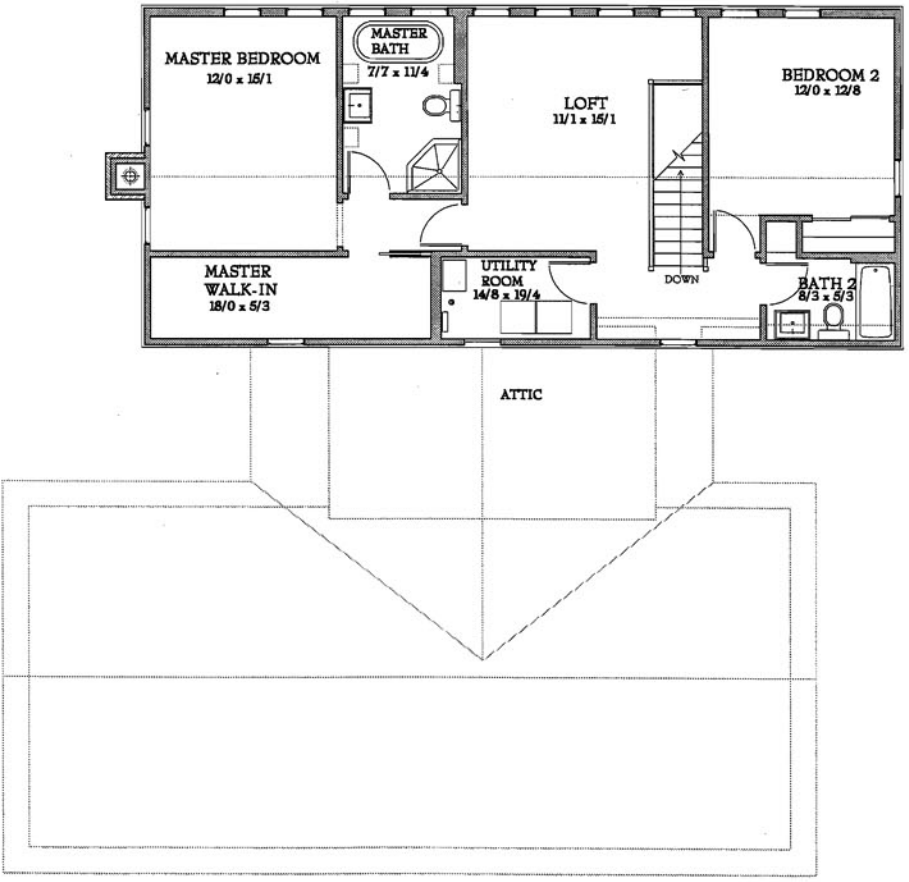

SECOND FLOOR PLAN

An exclusive design by
JAMES CRAIG BUILDERS, INC.
12229 WEST NORTH AVENUE WAUWATOSA, WI 53226