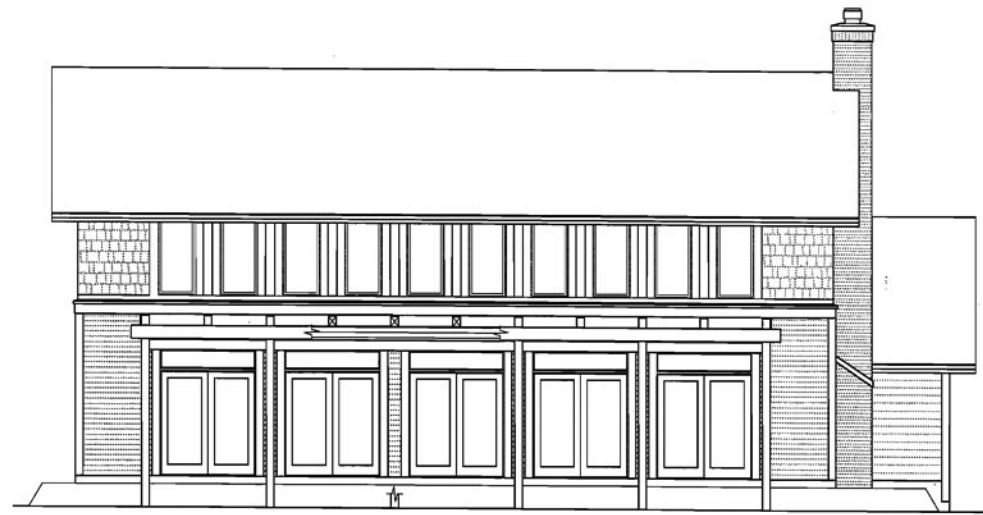

SOUTH ELEVATION

WEST ELEVATION

COPYRIGHT © 2004 WIRWOOD ASSOCIATES, INC. / JOB NO. 2004-36 / FINAL ONE / 31 DEC 2004 / 1

SQUARE FOOTAGE:  
FIRST: 1,345  
SECOND: 1,085  
LOWER LEVEL: NA  
TOTAL: 2,430

FIRST FLOOR PLAN