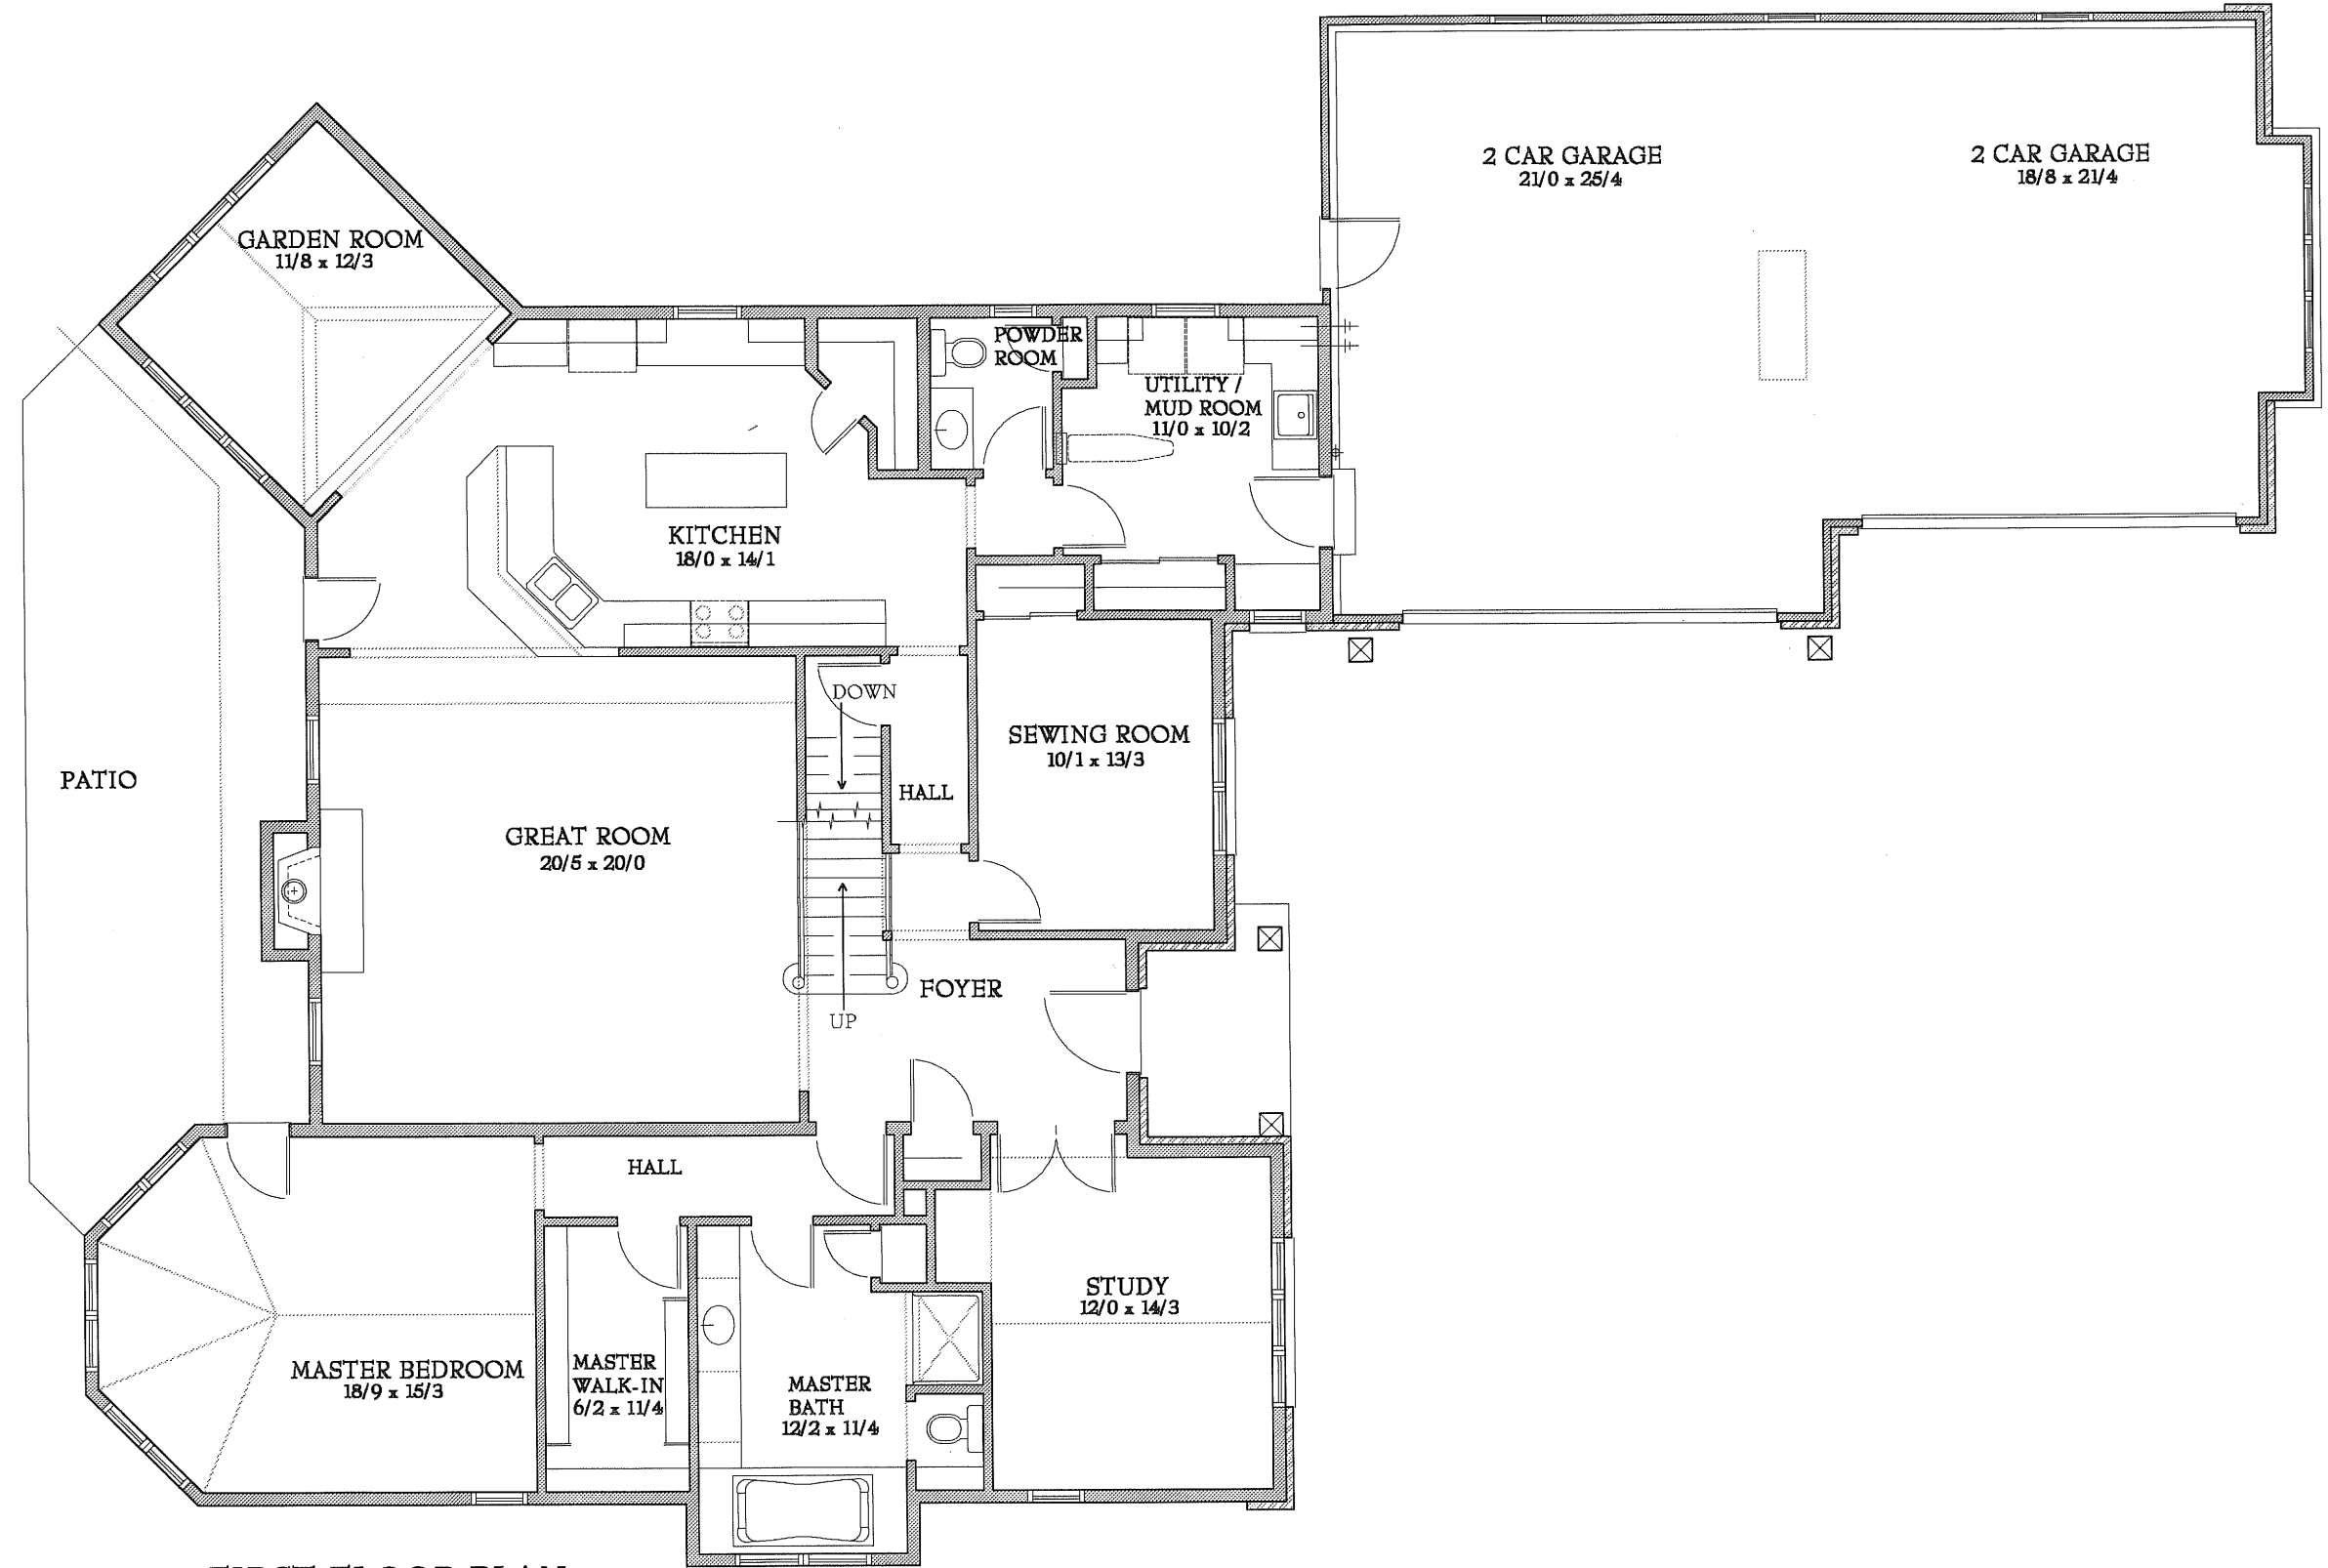

SCALE: 1/8" = 1' - 0"
ROOM DIMENSIONS
ARE APPROXIMATE

FRONT ELEVATION

An exclusive design by
JAMES CRAIG BUILDERS, INC.
12229 WEST NORTH AVENUE WAUWATOSA, WI 53226

SCALE: 1/8" = 1' - 0"
ROOM DIMENSIONS
ARE APPROXIMATE

SQUARE FOOTAGE:

FIRST : 2,392
SECOND: 923
LOWER LEVEL: NA
TOTAL: 3,315

FIRST FLOOR PLAN

An exclusive design by
JAMES CRAIG BUILDERS, INC.
12229 WEST NORTH AVENUE WAUWATOSA, WI 53226

SCALE: 1/8" = 1' - 0"
ROOM DIMENSIONS
ARE APPROXIMATE