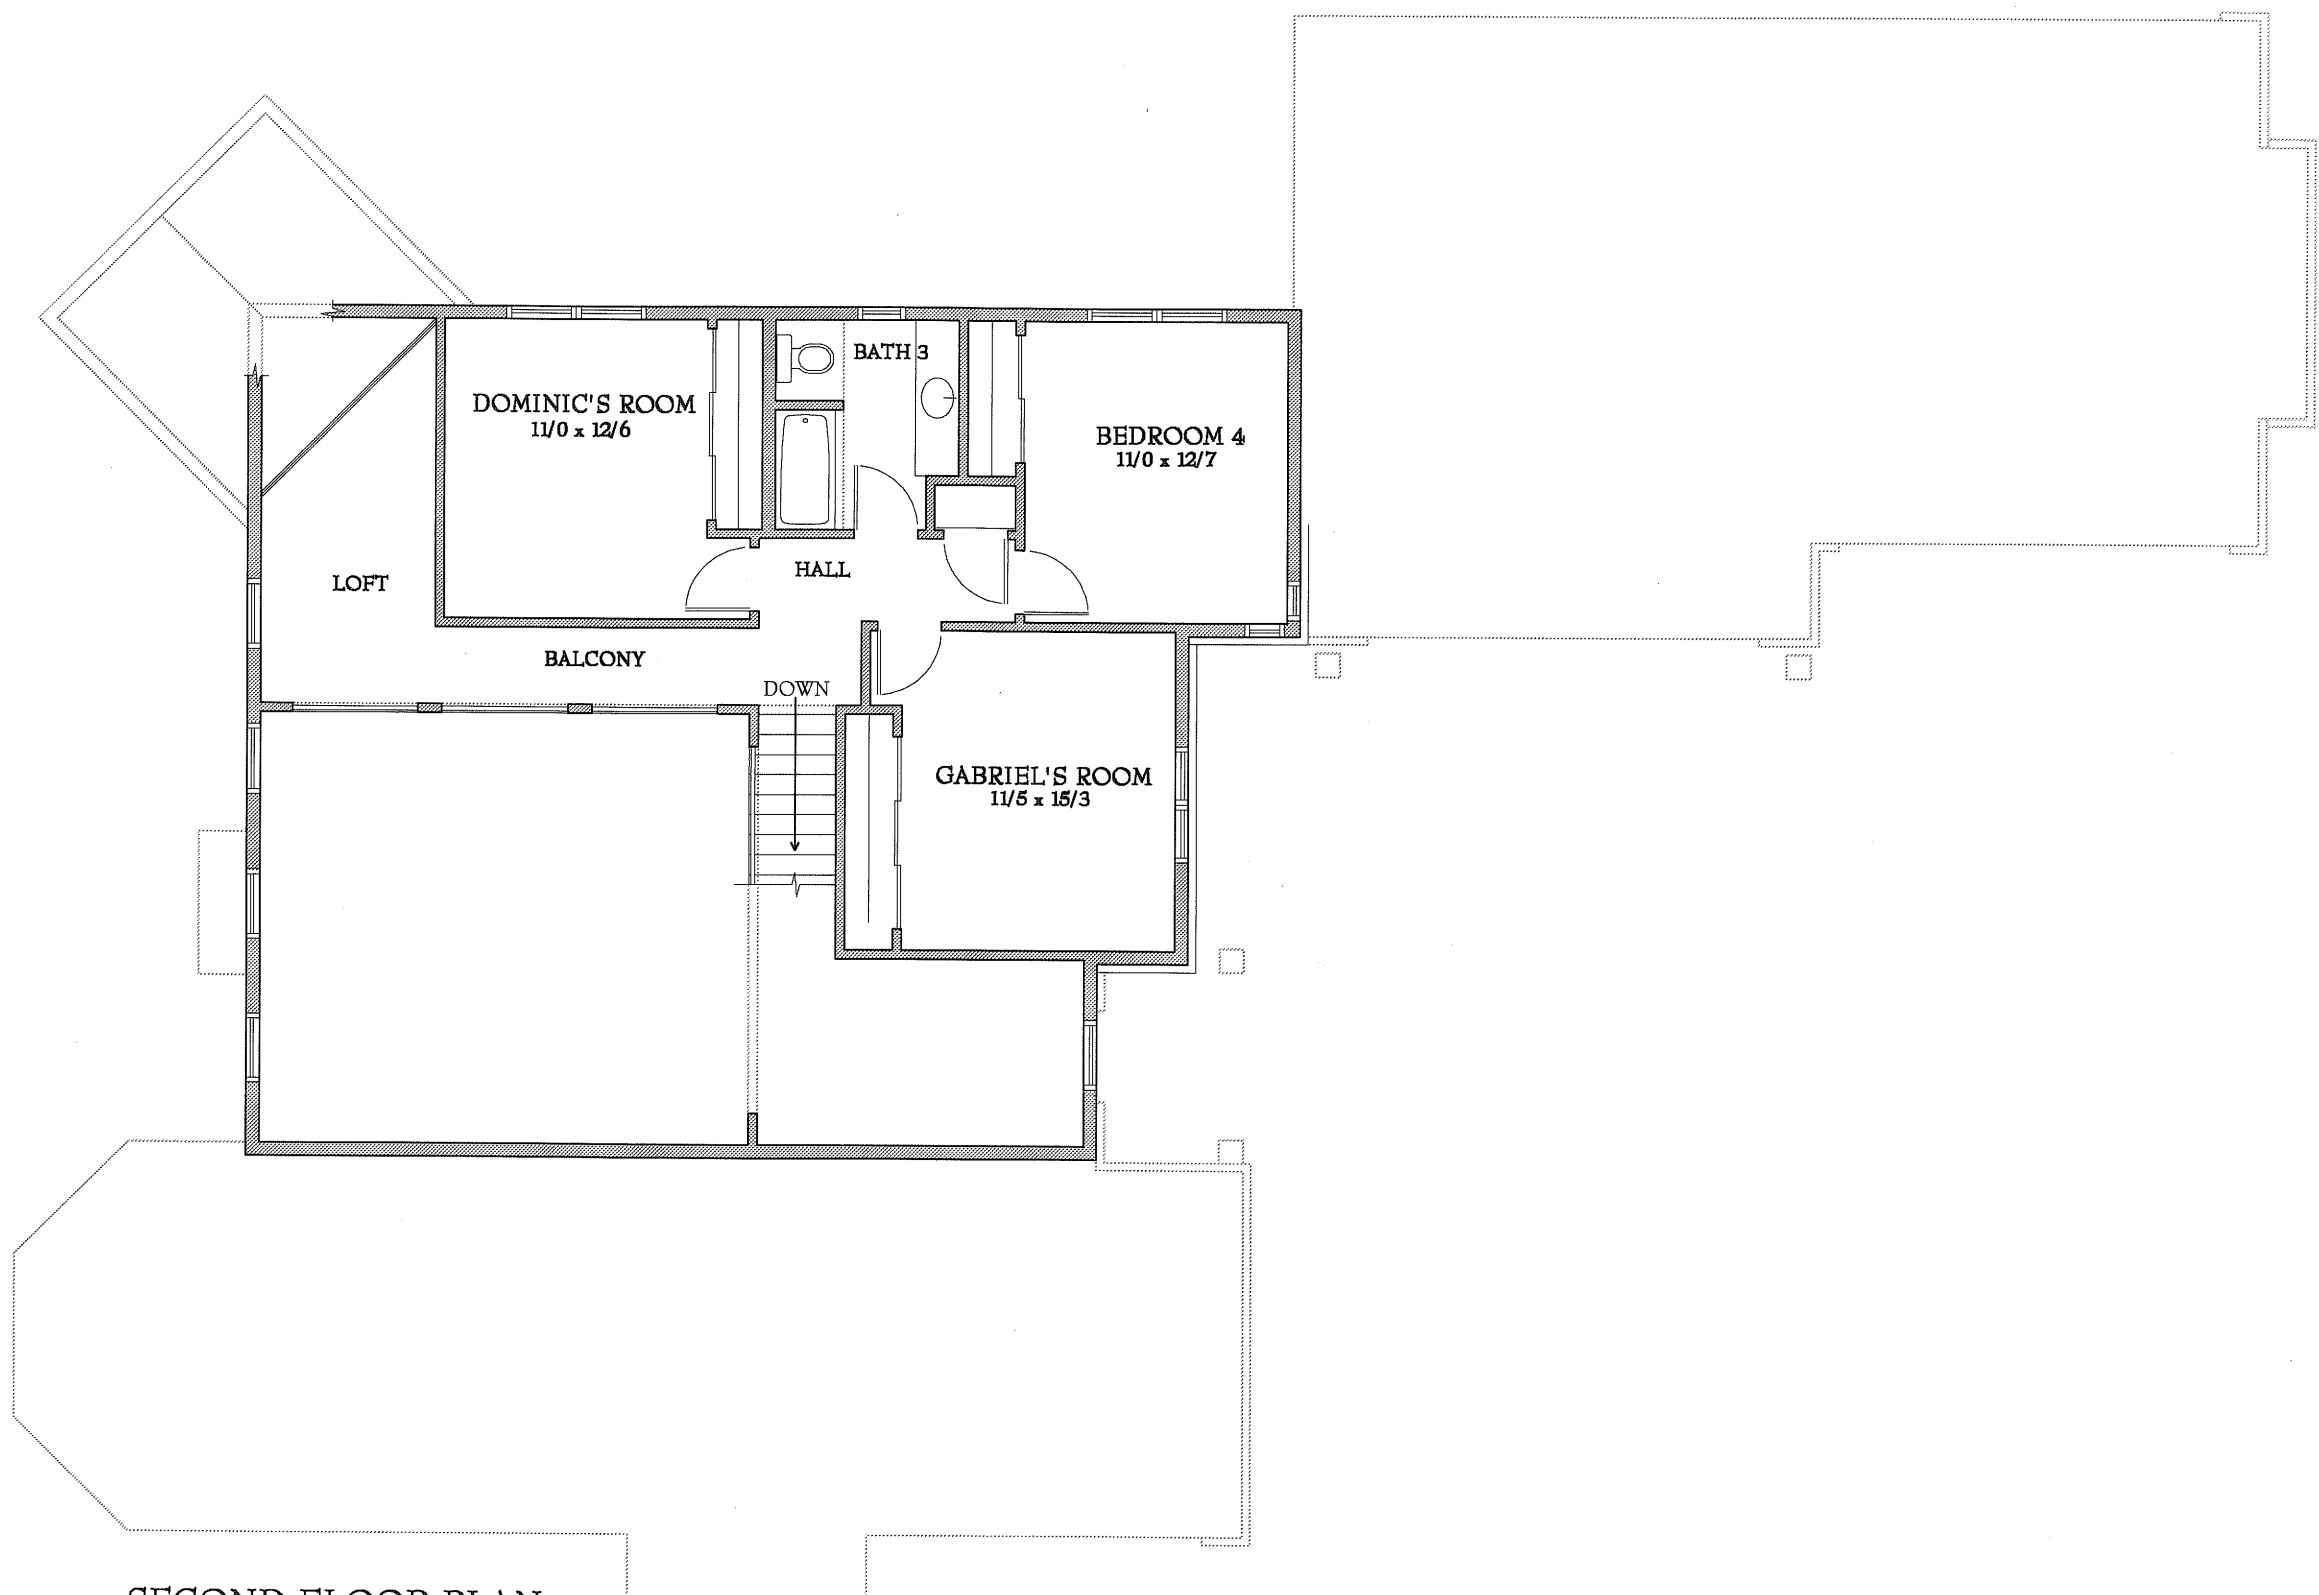

SCALE: 1/8" = 1' - 0"
ROOM DIMENSIONS
ARE APPROXIMATE

FRONT ELEVATION

An exclusive design by
JAMES CRAIG BUILDERS, INC.
12229 WEST NORTH AVENUE WAUWATOSA, WI 53226

SCALE: 1/8" = 1' - 0"
ROOM DIMENSIONS
ARE APPROXIMATE

SQUARE FOOTAGE:

FIRST : 2,392
SECOND: 923
LOWER LEVEL: NA
TOTAL: 3,315

FIRST FLOOR PLAN

An exclusive design by
JAMES CRAIG BUILDERS, INC.
12229 WEST NORTH AVENUE WAUWATOSA, WI 53226

SCALE: 1/8" = 1' - 0"
ROOM DIMENSIONS
ARE APPROXIMATE