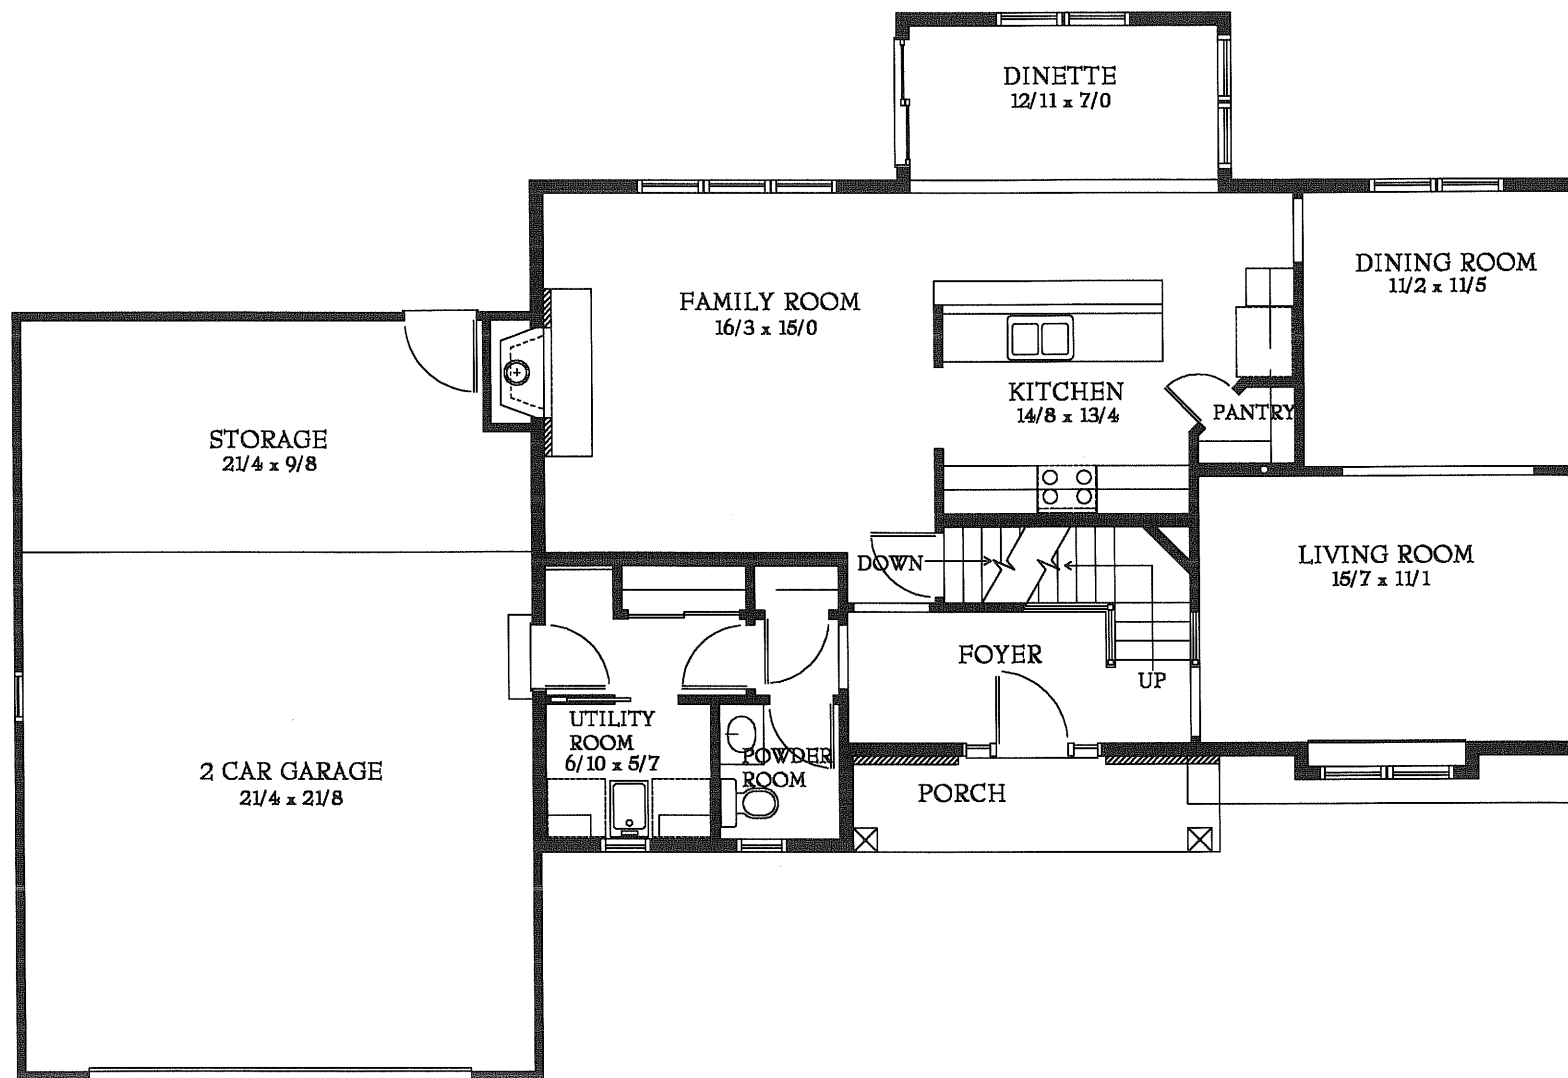

SCALE: 1/8" = 1' - 0"  
ROOM DIMENSIONS  
ARE APPROXIMATE

FRONT ELEVATION

*An exclusive design by*

**JAMES CRAIG BUILDERS, INC.**

12229 WEST NORTH AVENUE WAUWATOSA, WI 53226

SCALE: 1/8" = 1' - 0"  
ROOM DIMENSIONS  
ARE APPROXIMATE

SQUARE FOOTAGE:

FIRST : 1,227  
SECOND: 1,143  
LOWER LEVEL: NA  
TOTAL: 2,370

FIRST FLOOR PLAN

SECOND FLOOR PLAN