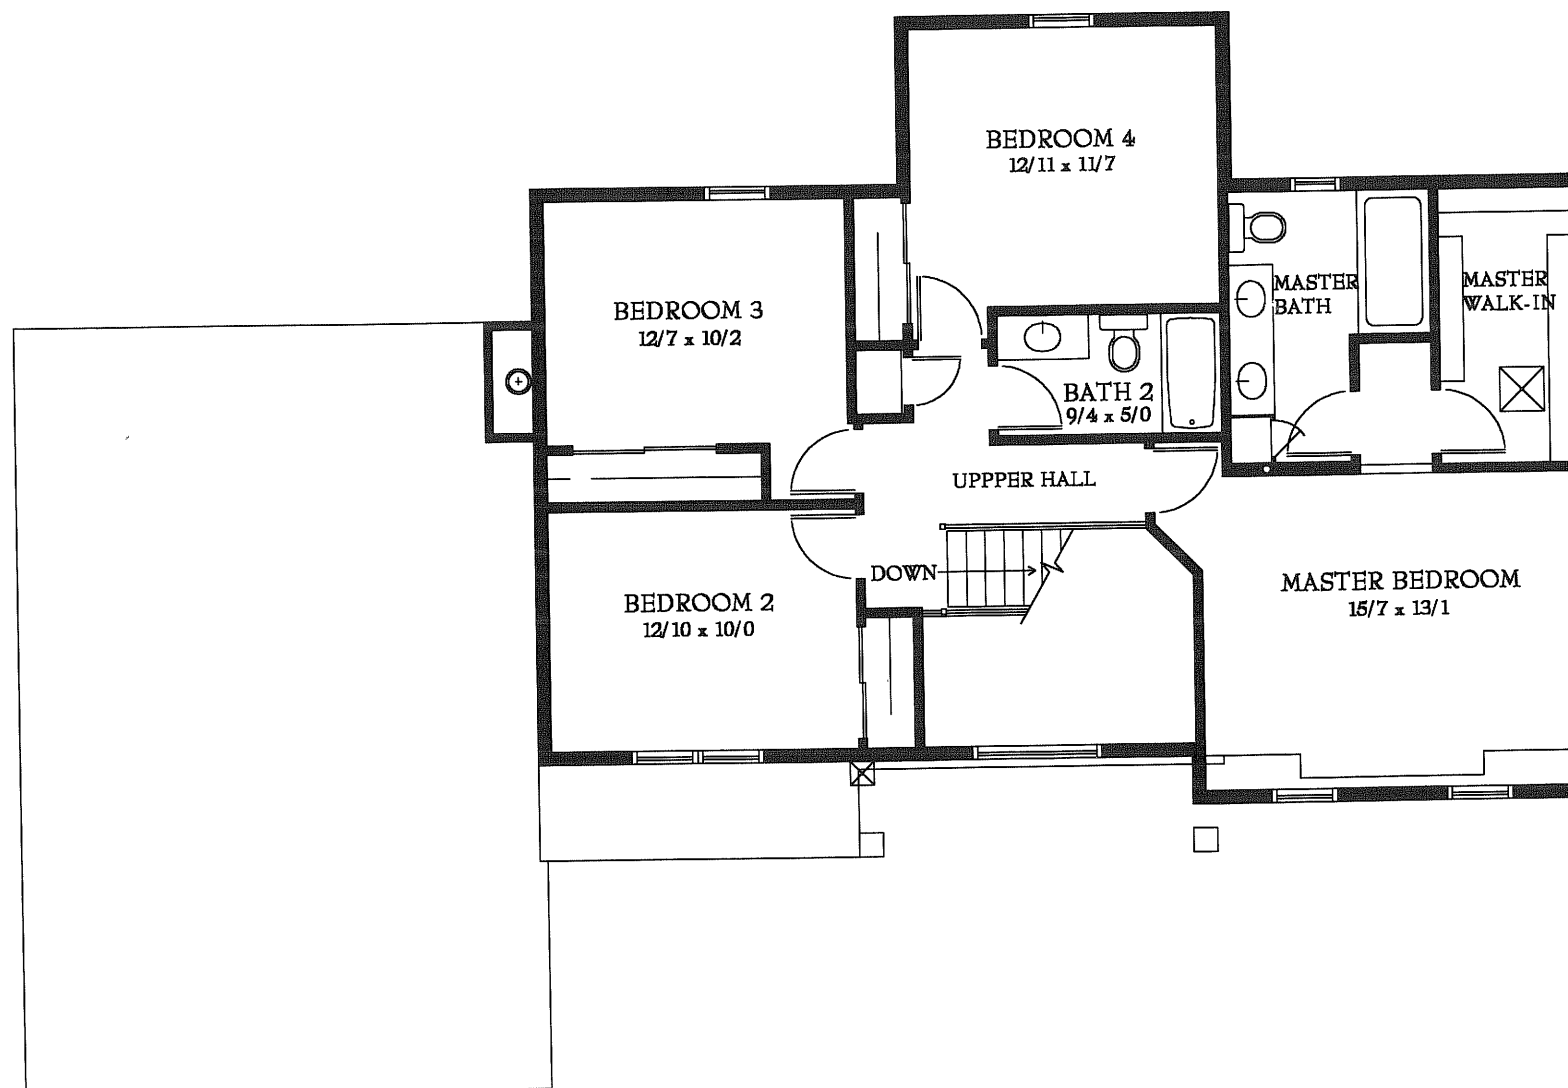

SCALE: 1/8" = 1' - 0"  
ROOM DIMENSIONS  
ARE APPROXIMATE

FRONT ELEVATION

*An exclusive design by*

**JAMES CRAIG BUILDERS, INC.**

12229 WEST NORTH AVENUE WAUWATOSA, WI 53226

SCALE: 1/8" = 1' - 0"  
ROOM DIMENSIONS  
ARE APPROXIMATE

SQUARE FOOTAGE:

FIRST : 1,227  
SECOND: 1,143  
LOWER LEVEL: NA  
TOTAL: 2,370

FIRST FLOOR PLAN

SECOND FLOOR PLAN