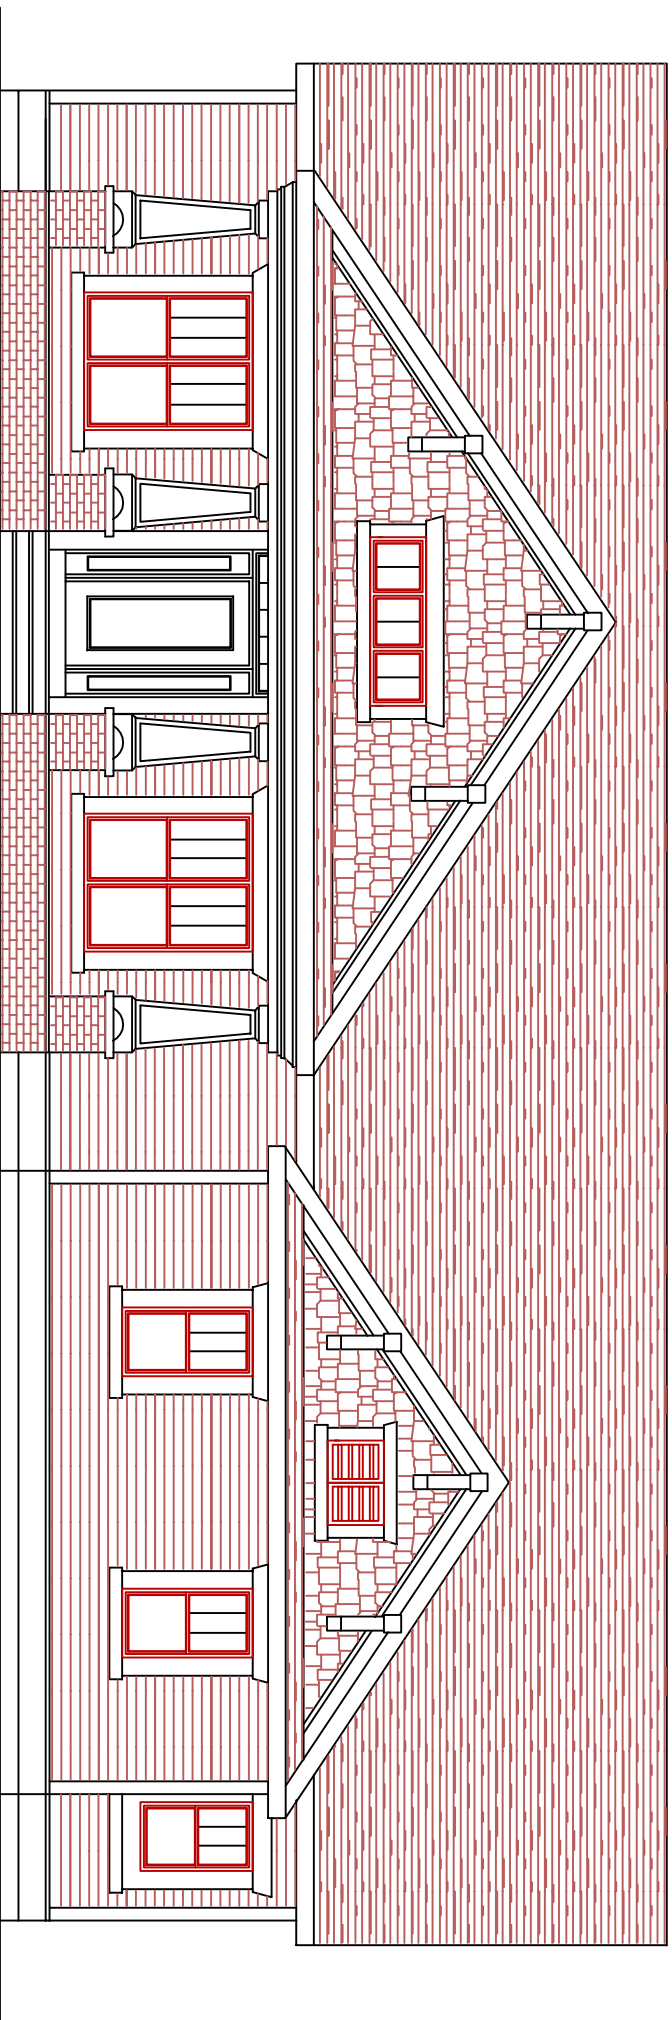

CONTEMPORARY

BAYMONT

Angled front porch

FRENCH COUNTRY

BAYMONT

Bump out garage @ front & side  
Bump out Away Room 1'-2"  
10/12 roof pitch

**BUNGALOW STYLE**  
**BAYMONT**

8' Porch

Expose an extra 'course' (8')

8' wide window trim

12' wide sill board w/ 2' cap

Added 6' to foyer took 6' from away room

Shifted garage over to left