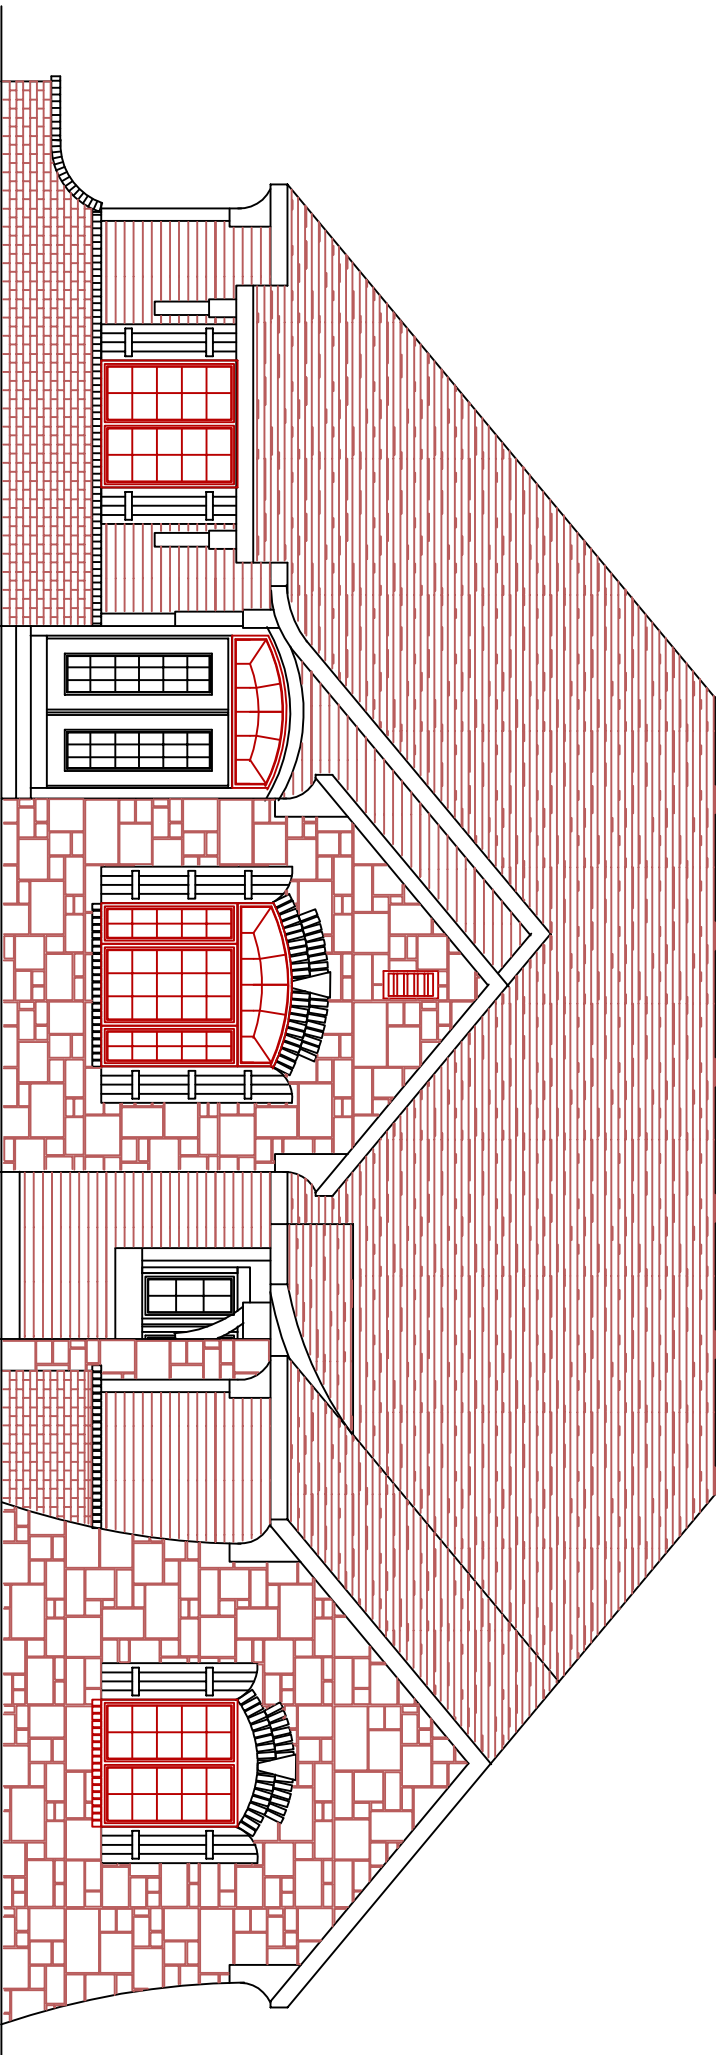

CONTEMPORARY

BAYMONT

Angled front porch

FRENCH COUNTRY

BAYMONT

Bump out garage @ front & side  
Bump out Away Room 1'-2"  
10/12 roof pitch

**BUNGALOW STYLE**  
**BAYMONT**

8' Porch

Expose an extra 'course' (8')

8' wide window trim

12' wide sill board w/ 2' cap

Added 6' to foyer took 6' from away room

Shifted garage over to left