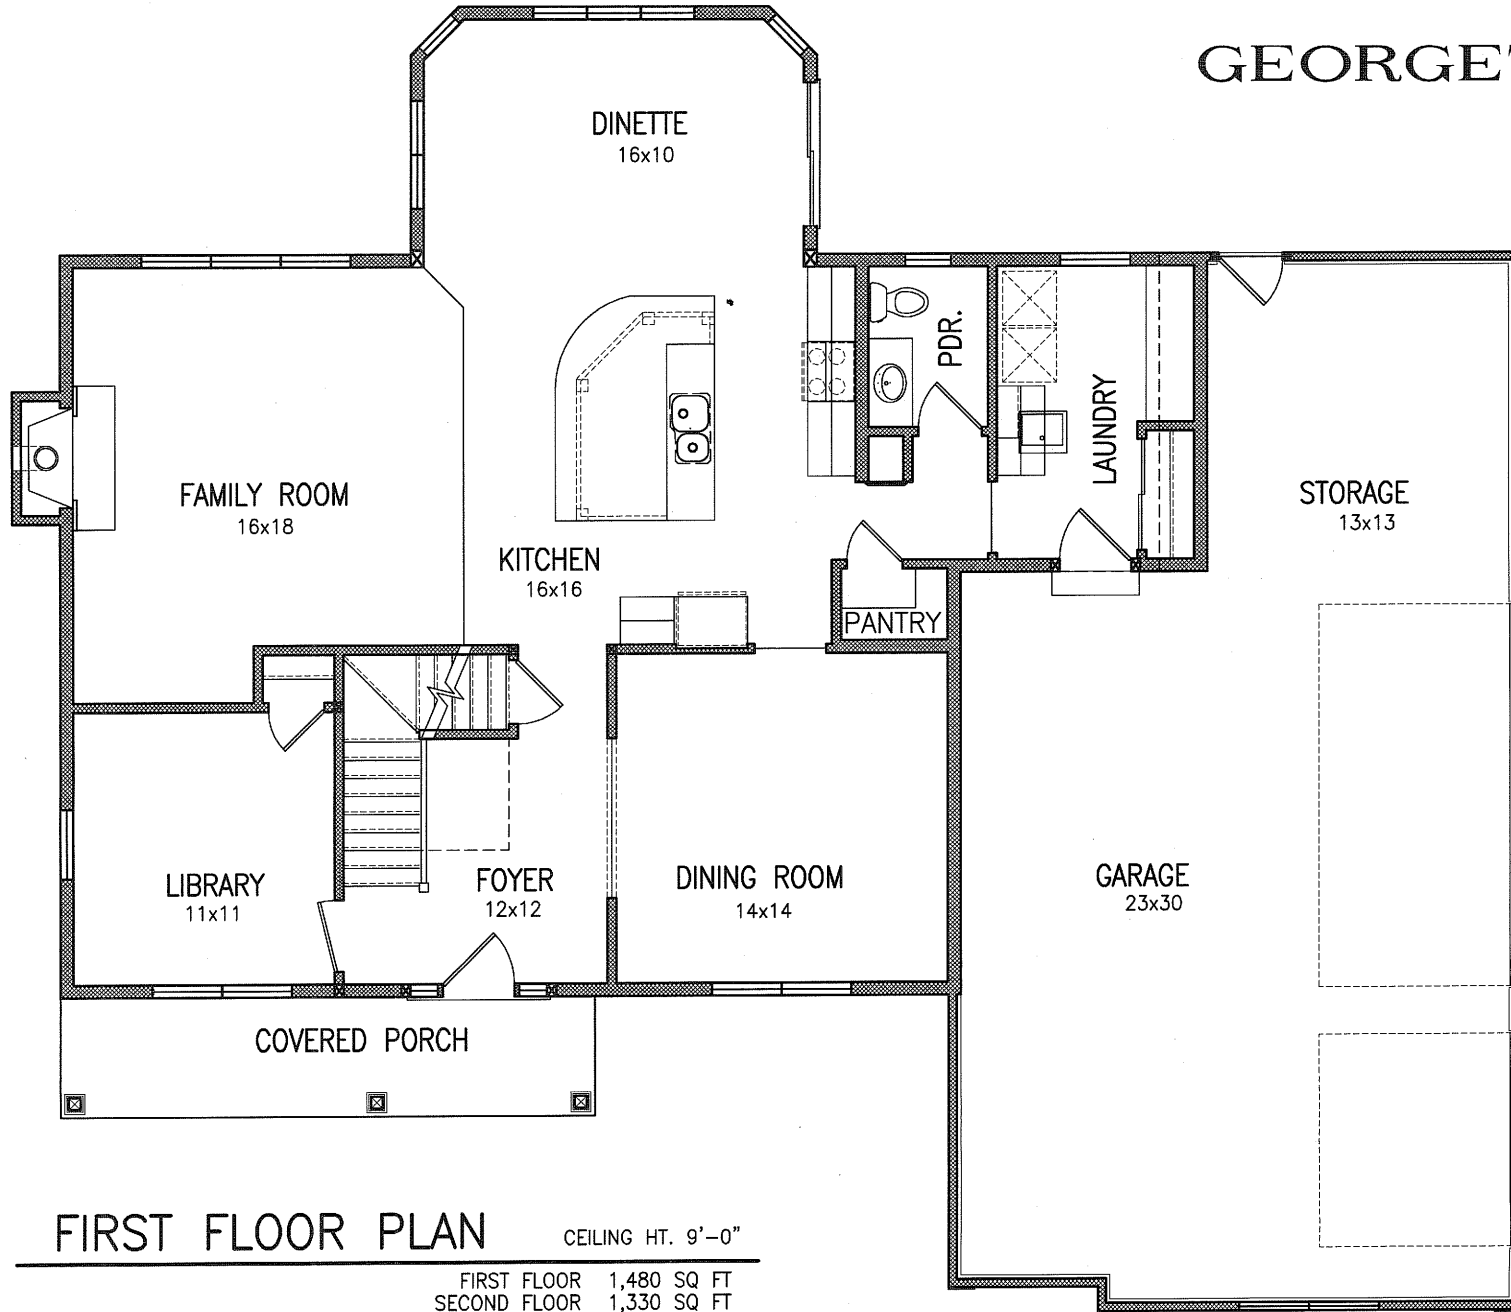

All Dimensions are approximate.

GEORGETOWN

FIRST FLOOR PLAN

CEILING HT. 9'-0"

FIRST FLOOR	1,480 SQ FT
SECOND FLOOR	1,330 SQ FT
TOTAL	2,810 SQ FT