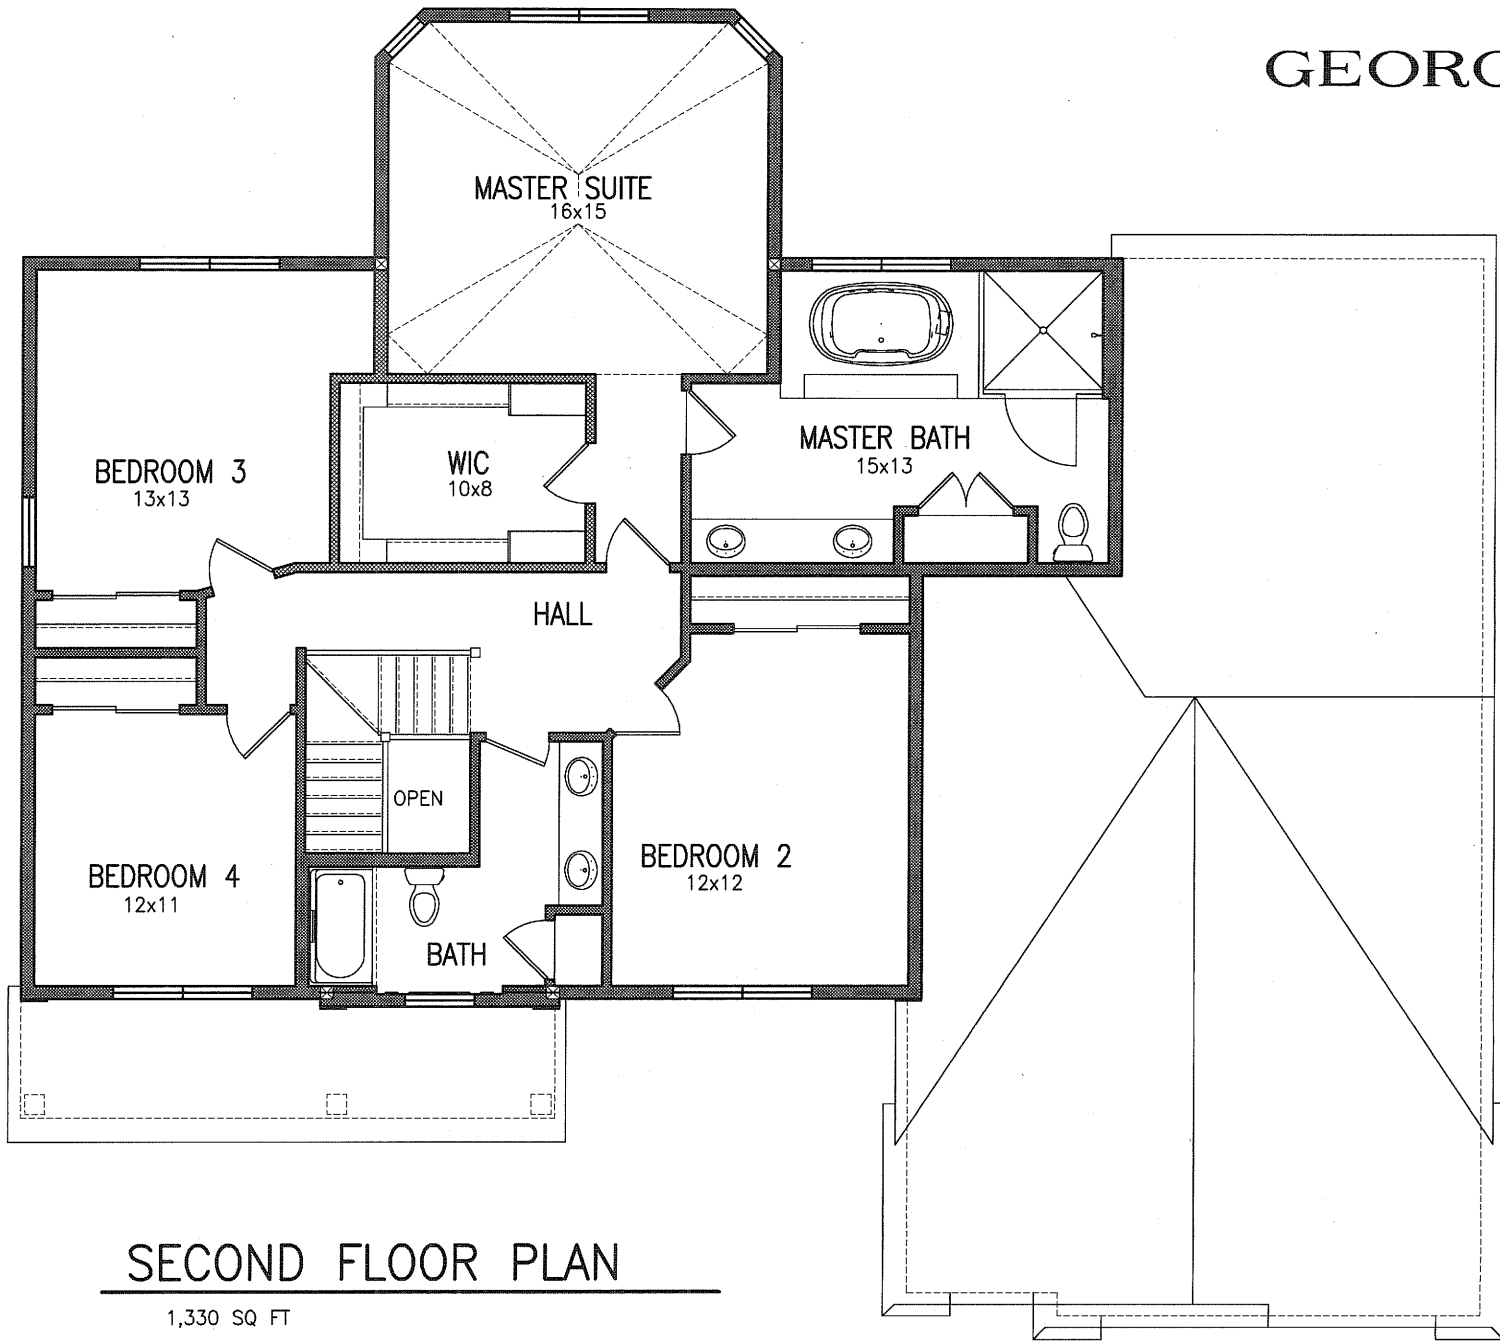

"You'll Love Your James Craig Home"
12229 W NORTH AVE PHONE (414) 771-5563
WAUWATOSA, WI 53226 FAX (414) 771-7522

www.jamescraigbuilders.com

All Dimensions are approximate.

GEORGETOWN

FIRST FLOOR PLAN

CEILING HT. 9'-0"

FIRST FLOOR	1,480 SQ FT
SECOND FLOOR	1,330 SQ FT
TOTAL	2,810 SQ FT

All Dimensions are approximate.

GEORGETOWN

SECOND FLOOR PLAN

1,330 SQ FT

All Dimensions are approximate.

GEORGETOWN

LOWER LEVEL PLAN