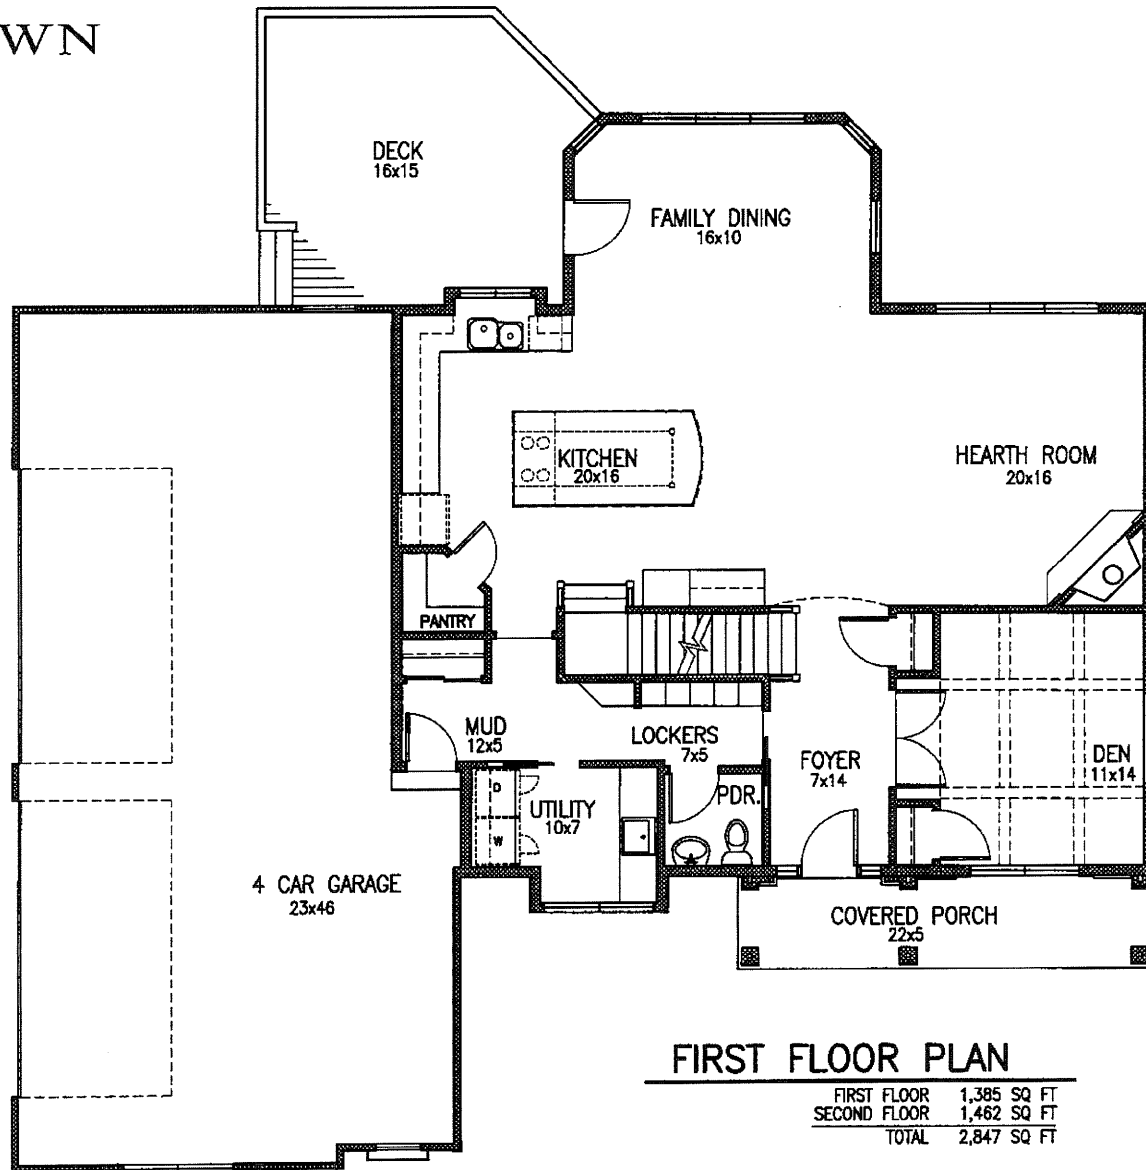

Settlers Ridge
GEORGETOWN

LOWER LEVEL PLAN

All Dimensions are approximate.

Settle's Ridge GEORGETOWN

FIRST FLOOR PLAN

FIRST FLOOR	1,385 SQ FT
SECOND FLOOR	1,462 SQ FT
TOTAL	2,847 SQ FT

All Dimensions are approximate.

Settle's Ridge GEORGETOWN

SECOND FLOOR PLAN

1,462 SQ FT