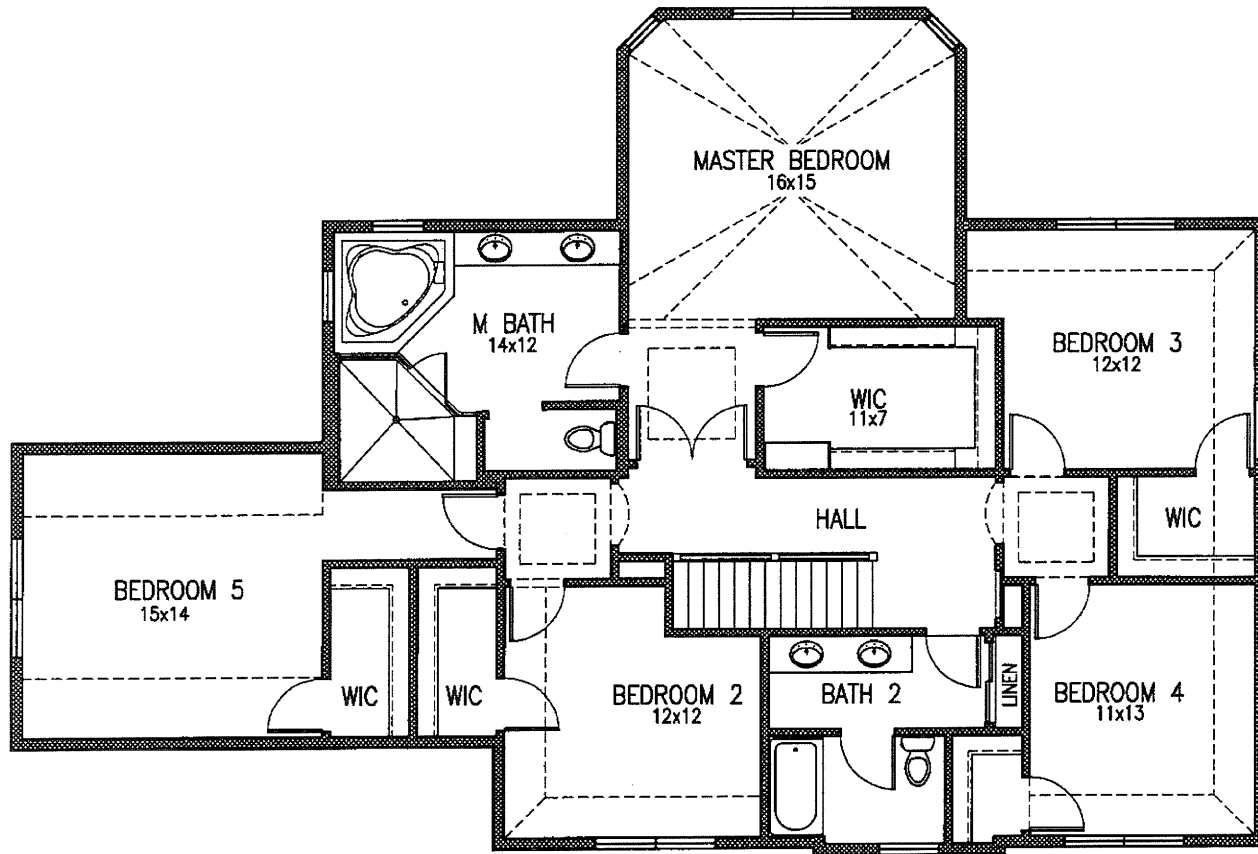

Settlers Ridge
GEORGETOWN

LOWER LEVEL PLAN

All Dimensions are approximate.

Settle's Ridge GEORGETOWN

FIRST FLOOR PLAN

FIRST FLOOR	1,385 SQ FT
SECOND FLOOR	1,462 SQ FT
TOTAL	2,847 SQ FT

All Dimensions are approximate.

Settle's Ridge GEORGETOWN

SECOND FLOOR PLAN

1,462 SQ FT