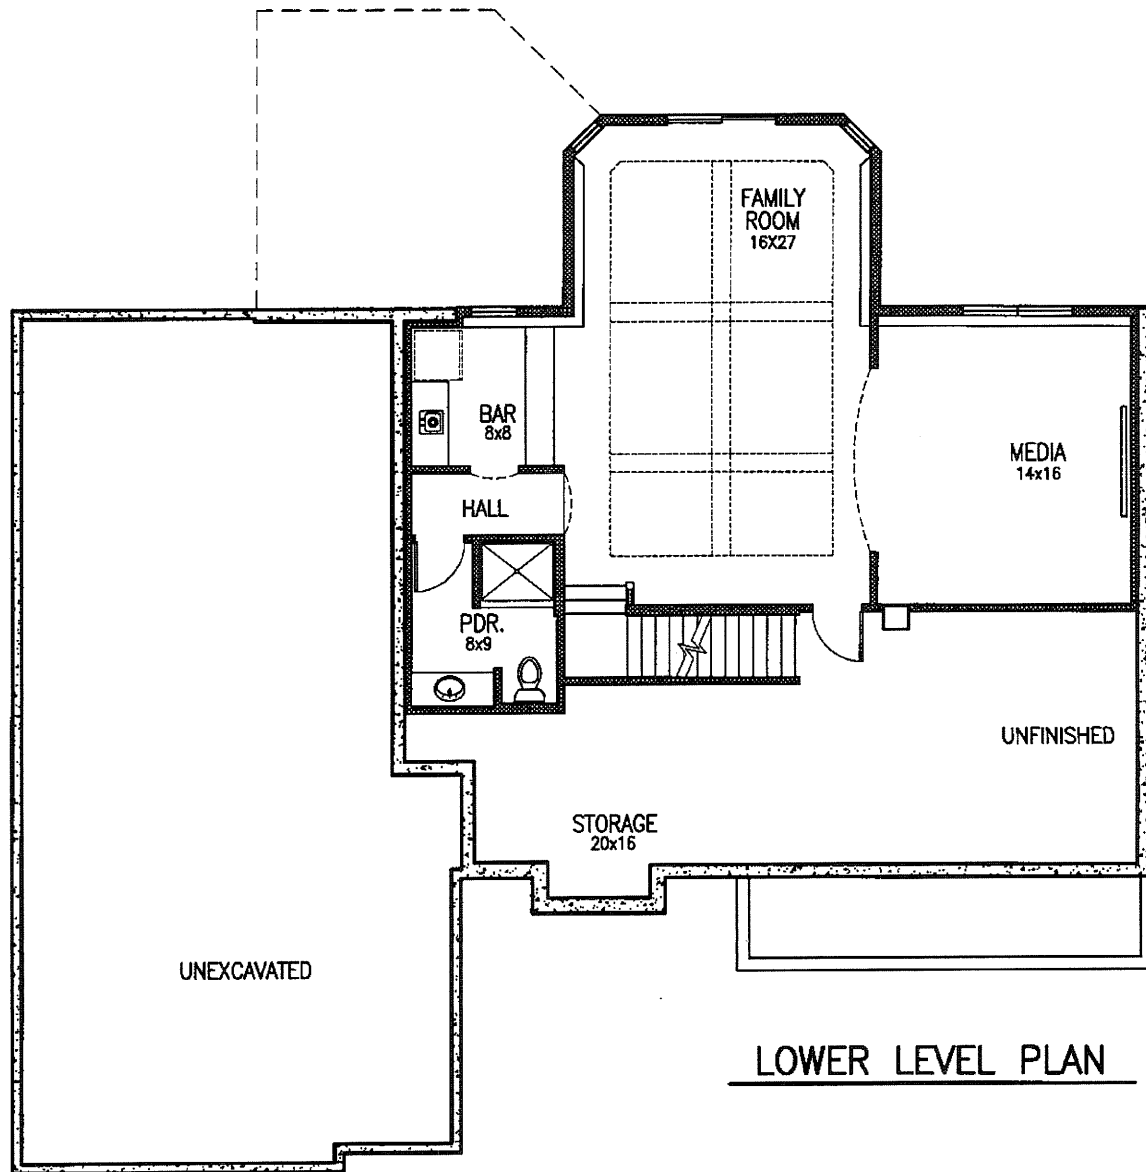

Settlers Ridge
GEORGETOWN

LOWER LEVEL PLAN

All Dimensions are approximate.

Settle's Ridge GEORGETOWN

FIRST FLOOR PLAN

FIRST FLOOR	1,385 SQ FT
SECOND FLOOR	1,462 SQ FT
TOTAL	2,847 SQ FT

All Dimensions are approximate.

Settle's Ridge GEORGETOWN

SECOND FLOOR PLAN

1,462 SQ FT