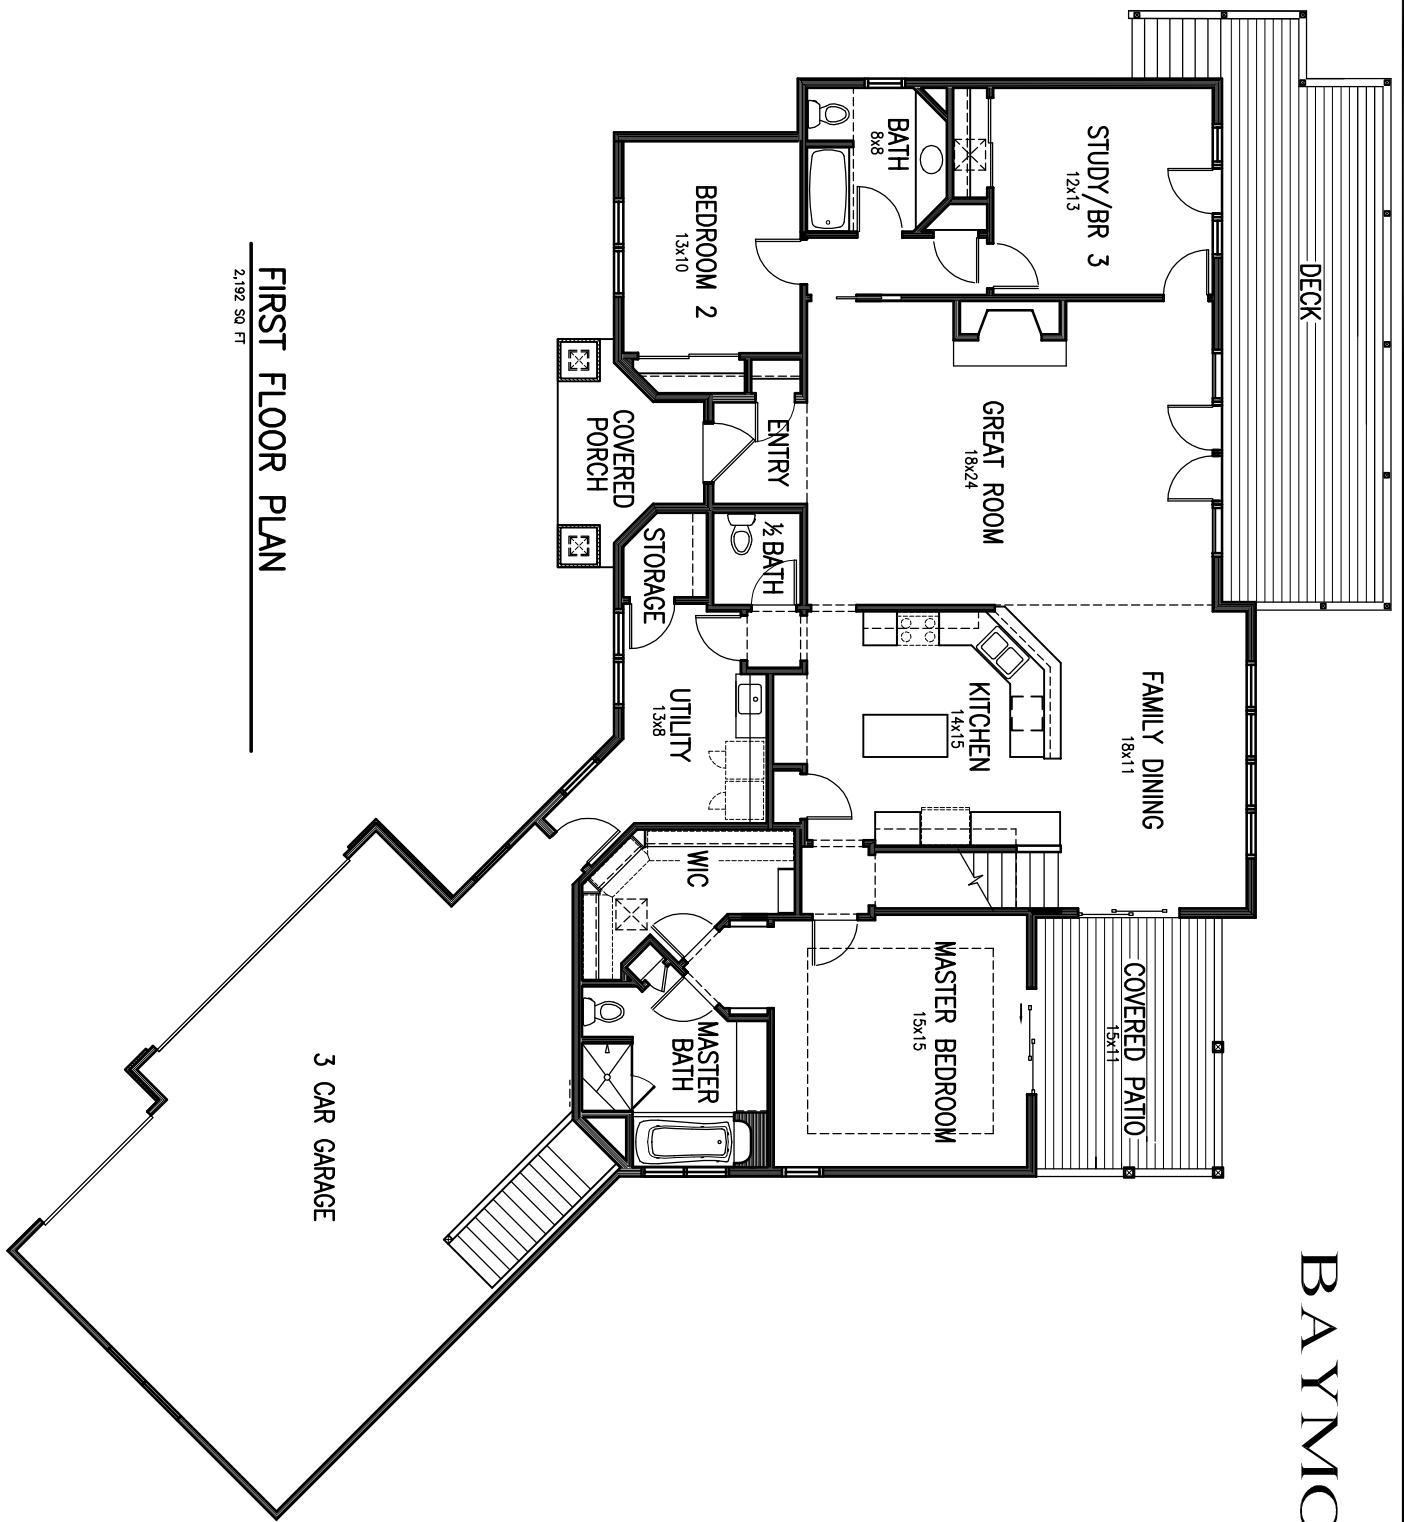

CUSTOM  
**BAYMONT**

FRONT ELEVATION

*AN EXCLUSIVE DESIGN BY*

**James Craig** Builders Inc.

*"You'll Love Your James Craig Home"*

12229 W NORTH AVE  
WAUWATOSA, WI 53226  
PHONE (414) 771-5563  
FAX (414) 771-7522  
www.jamescraigbuilders.com

# CUSTOM BAYMONT

FIRST FLOOR PLAN  
2,192 SQ FT

CUSTOM  
**BAYMONT**

**LOWER LEVEL PLAN**  
1,040 SQ FT