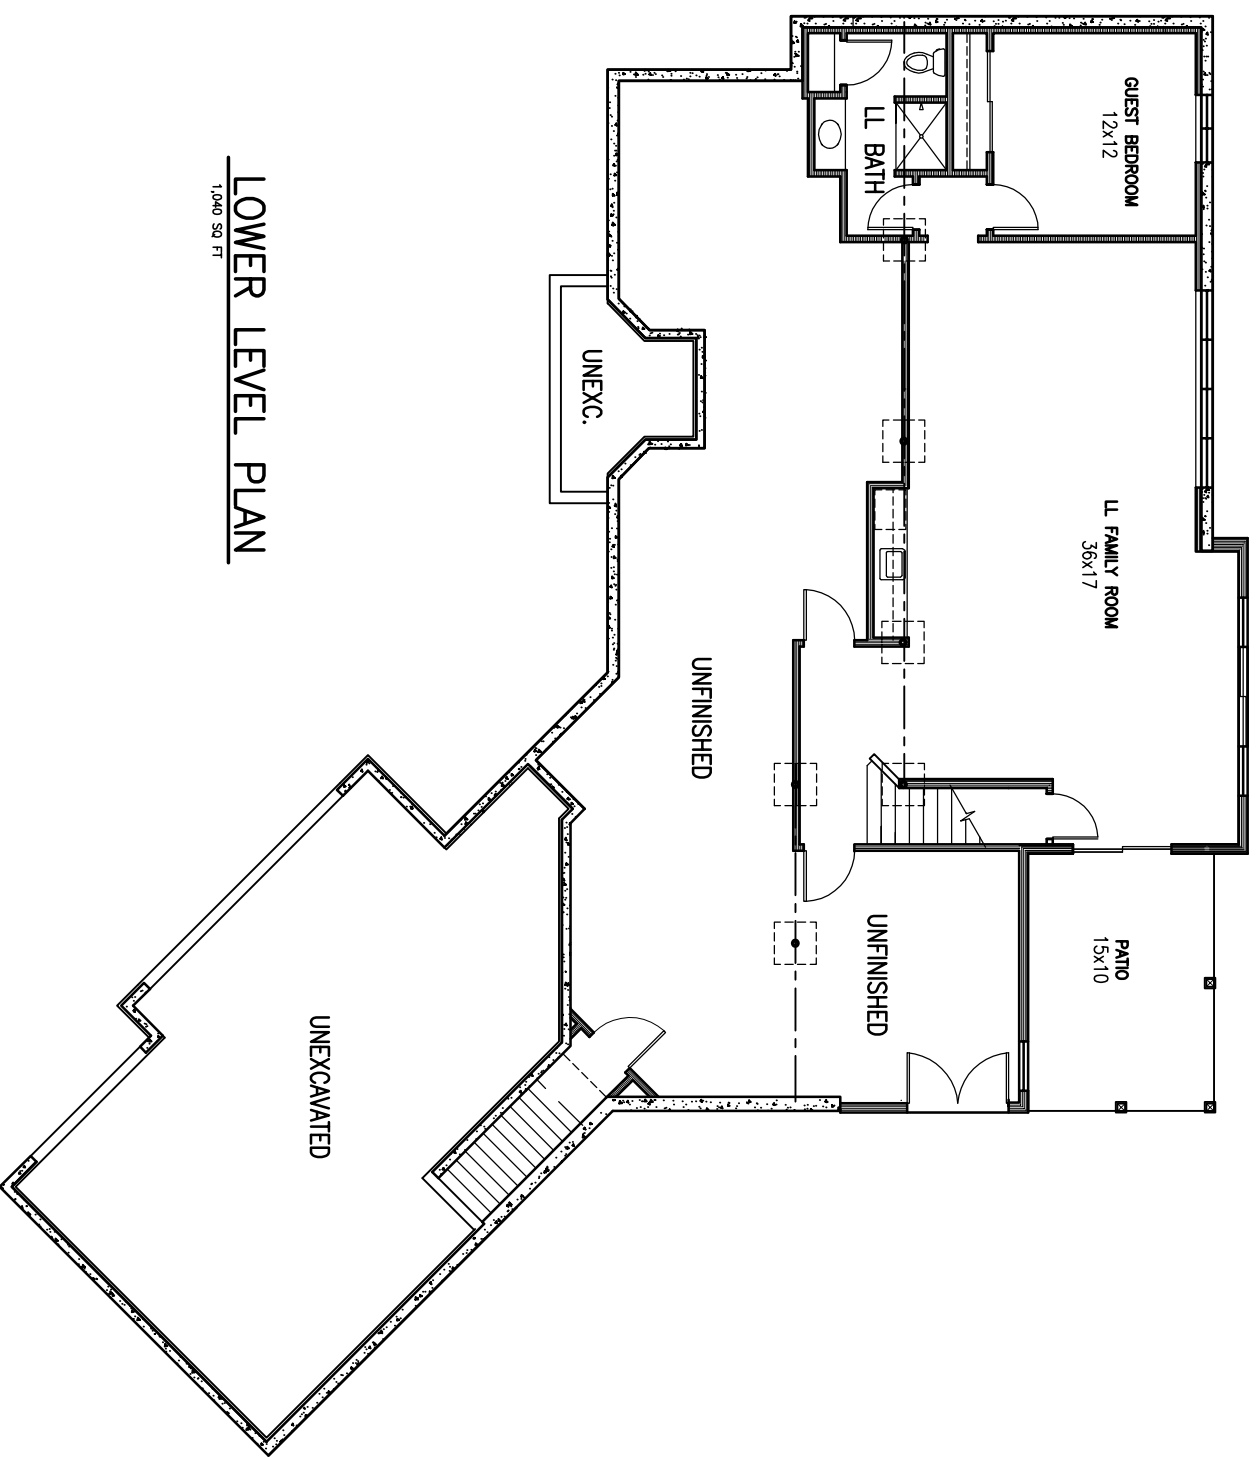

CUSTOM  
**BAYMONT**

FRONT ELEVATION

*AN EXCLUSIVE DESIGN BY*

**James Craig** Builders Inc.

*"You'll Love Your James Craig Home"*

12229 W NORTH AVE  
WAUWATOSA, WI 53226  
PHONE (414) 771-5563  
FAX (414) 771-7522  
www.jamescraigbuilders.com

# CUSTOM BAYMONT

FIRST FLOOR PLAN  
2,192 SQ FT

CUSTOM  
**BAYMONT**

**LOWER LEVEL PLAN**  
1,040 SQ FT