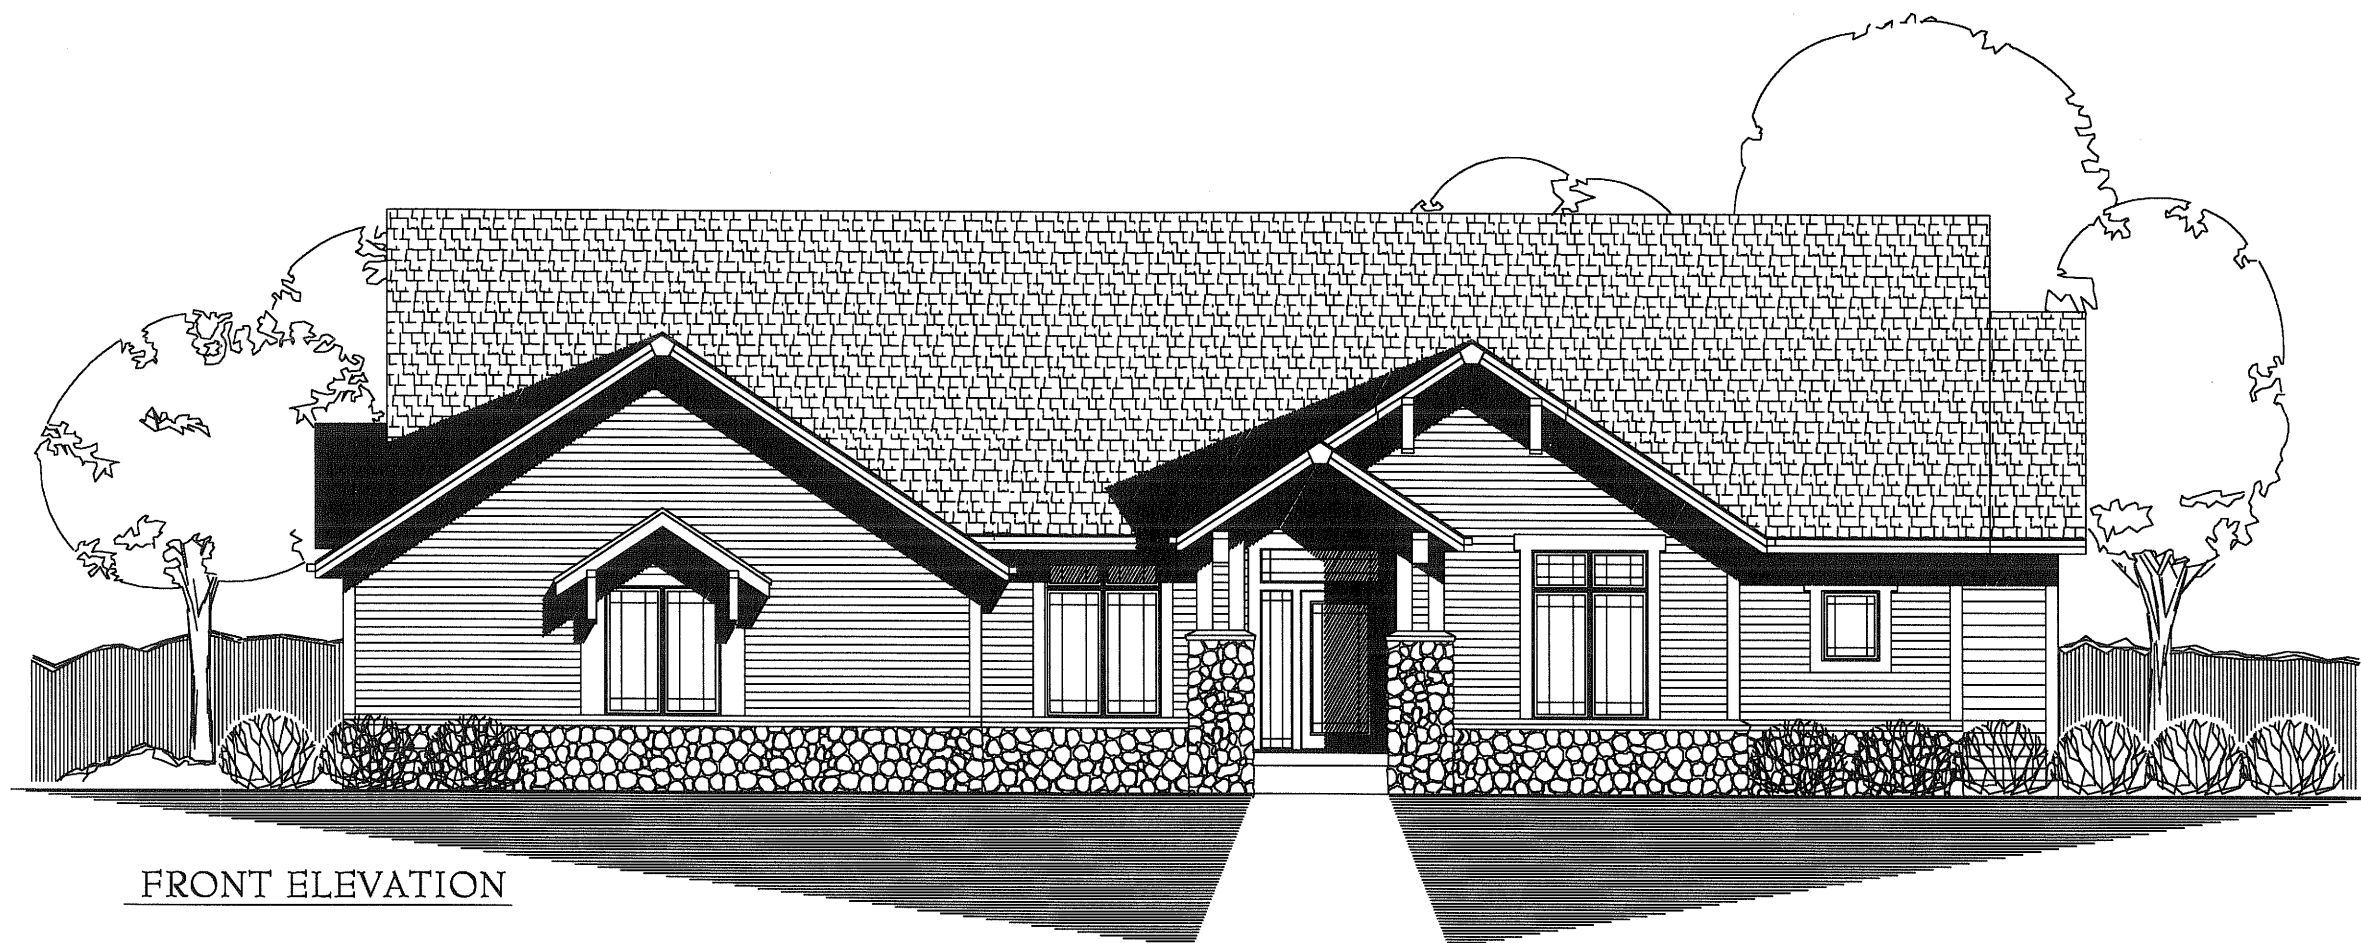

SCALE: 1/8" = 1' - 0"  
ROOM DIMENSIONS  
ARE APPROXIMATE

FRONT ELEVATION

*An exclusive design by*

**JAMES CRAIG BUILDERS, INC.**

12229 WEST NORTH AVENUE WAUWATOSA, WI 53226

SCALE: 1/8" = 1' - 0"  
ROOM DIMENSIONS  
ARE APPROXIMATE

SQUARE FOOTAGE:

FIRST : 2,690  
SECOND: NA  
LOWER LEVEL: NA  
TOTAL: 2,690

FIRST FLOOR PLAN

COPYRIGHT © 2003 WIKWOOD ASSOCIATES, INC. / JOB NO. 2000-42 / FINAL TWO / 21 MAR 2001 / PRINTED 28 OCT 2003

An exclusive design by  
**JAMES CRAIG BUILDERS, INC.**  
12229 WEST NORTH AVENUE WAUWATOSA, WI 53226