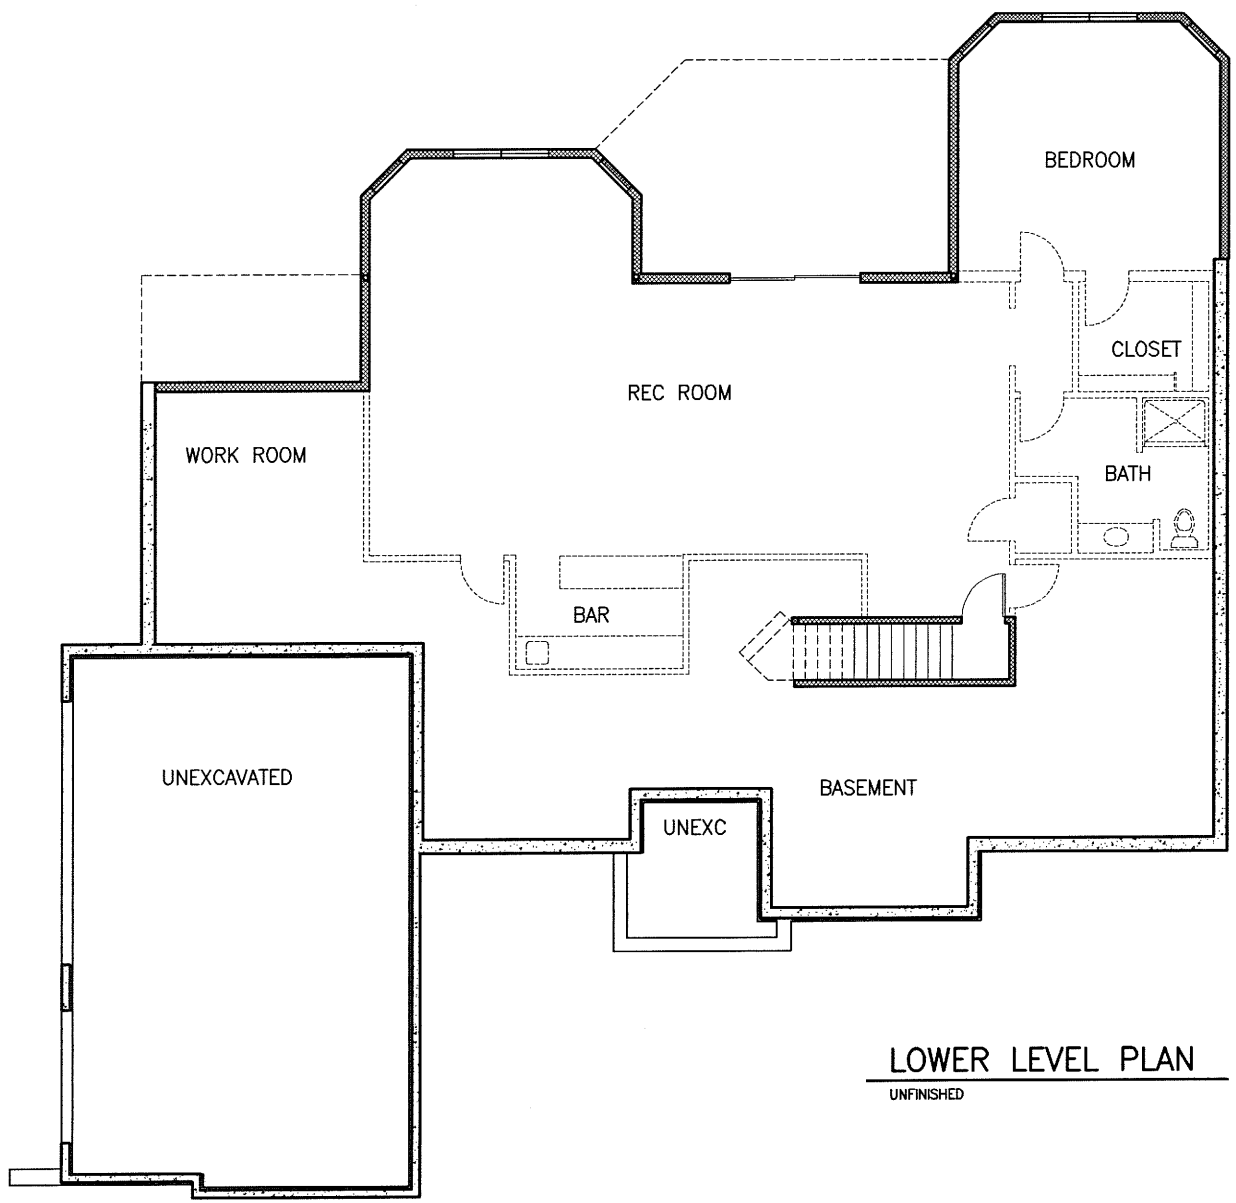

SETTLERS RIDGE GREENBRIAR

LOWER LEVEL PLAN
UNFINISHED

Property of James Craig Builders, Inc. Copyright © 2008
All rights reserved. Duplication or use of any kind is strictly prohibited.
All Dimensions are approximate.

SETTLERS RIDGE GREENBRIAR

FIRST FLOOR PLAN

2,342 SQ FT