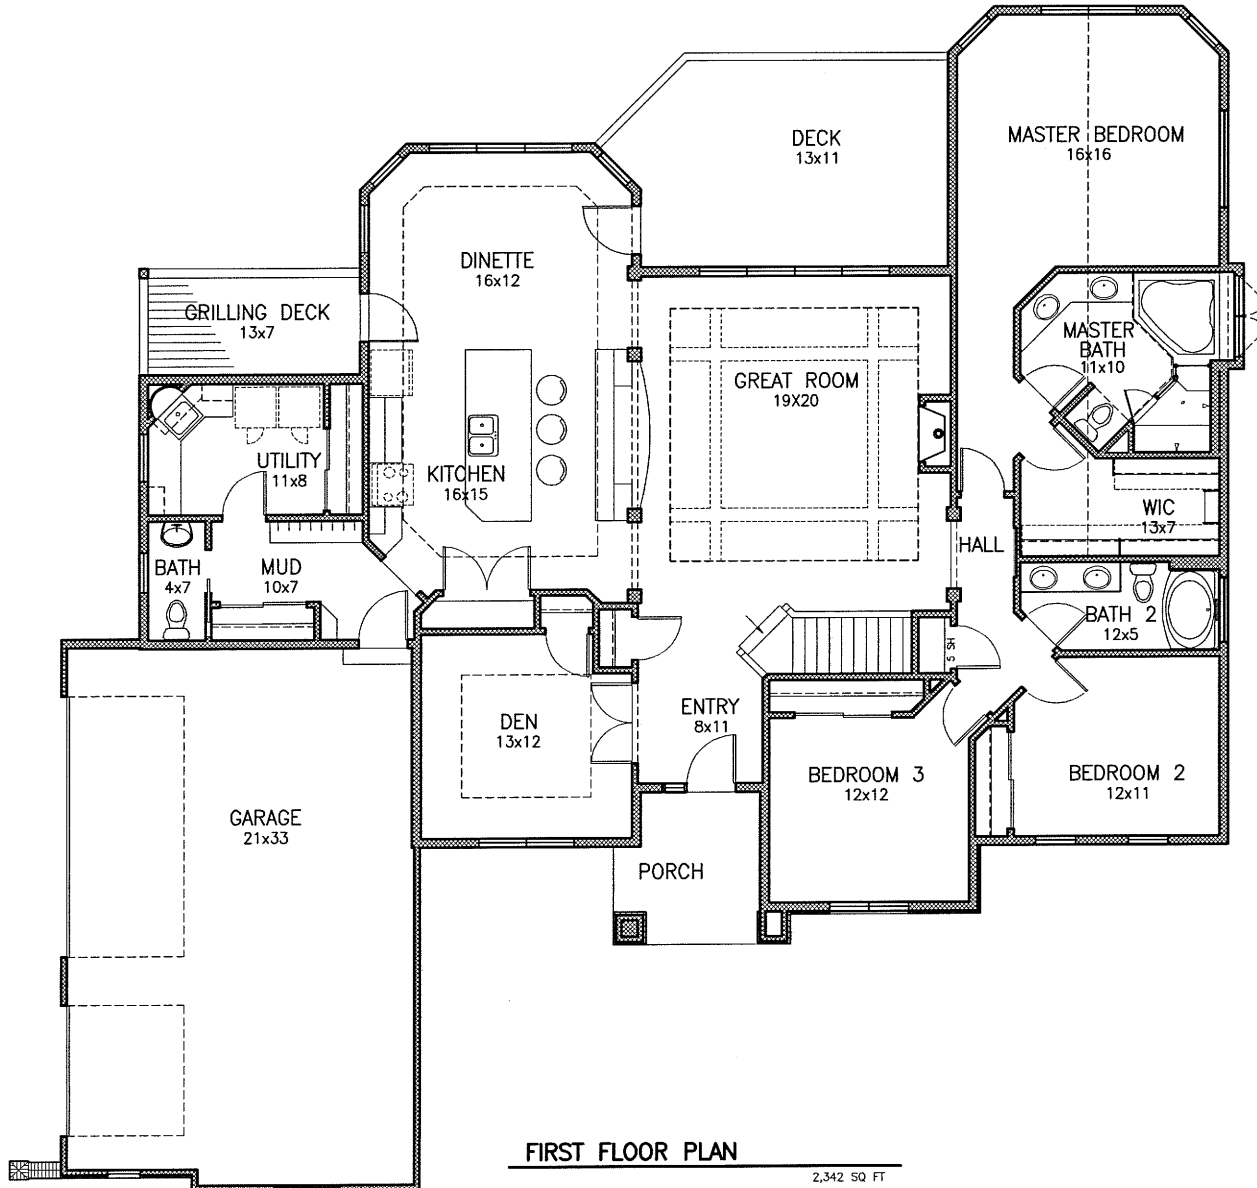

SETTLERS RIDGE GREENBRIAR

LOWER LEVEL PLAN
UNFINISHED

Property of James Craig Builders, Inc. Copyright © 2008
All rights reserved. Duplication or use of any kind is strictly prohibited.
All Dimensions are approximate.

SETTLERS RIDGE GREENBRIAR

FIRST FLOOR PLAN

2,342 SQ FT