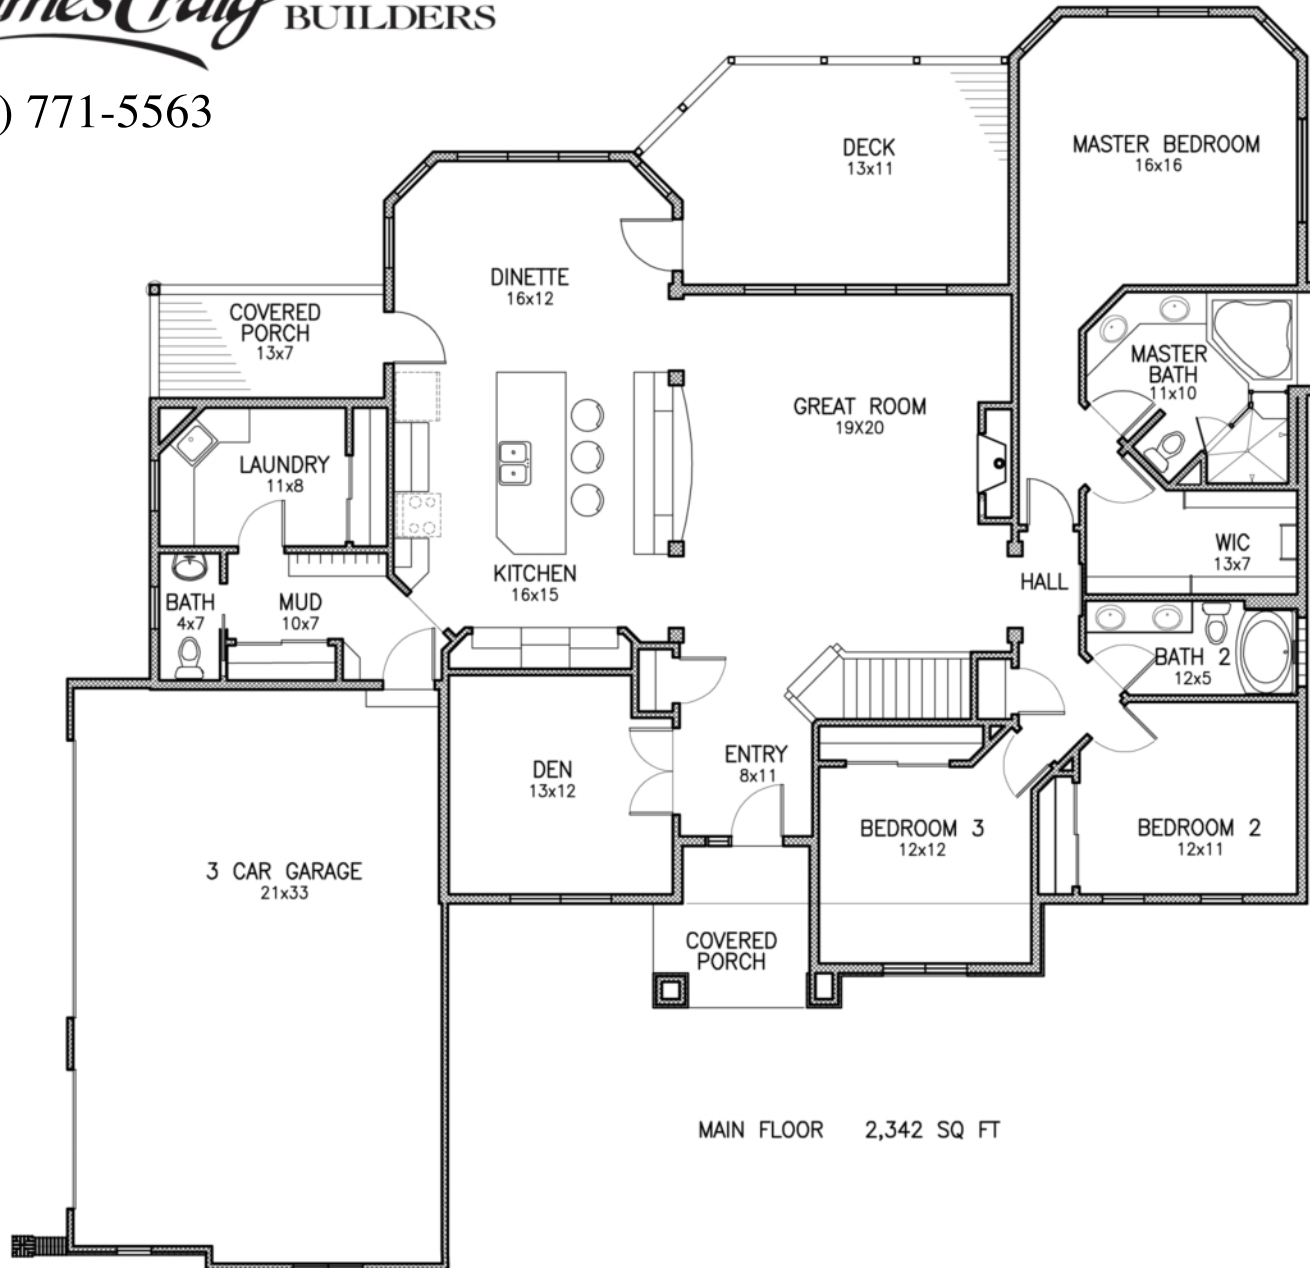

All Dimensions are approximate.

James Craig BUILDERS

(414) 771-5563

**SETTLER'S RIDGE
GREENBRIAR**

MAIN FLOOR 2,342 SQ FT