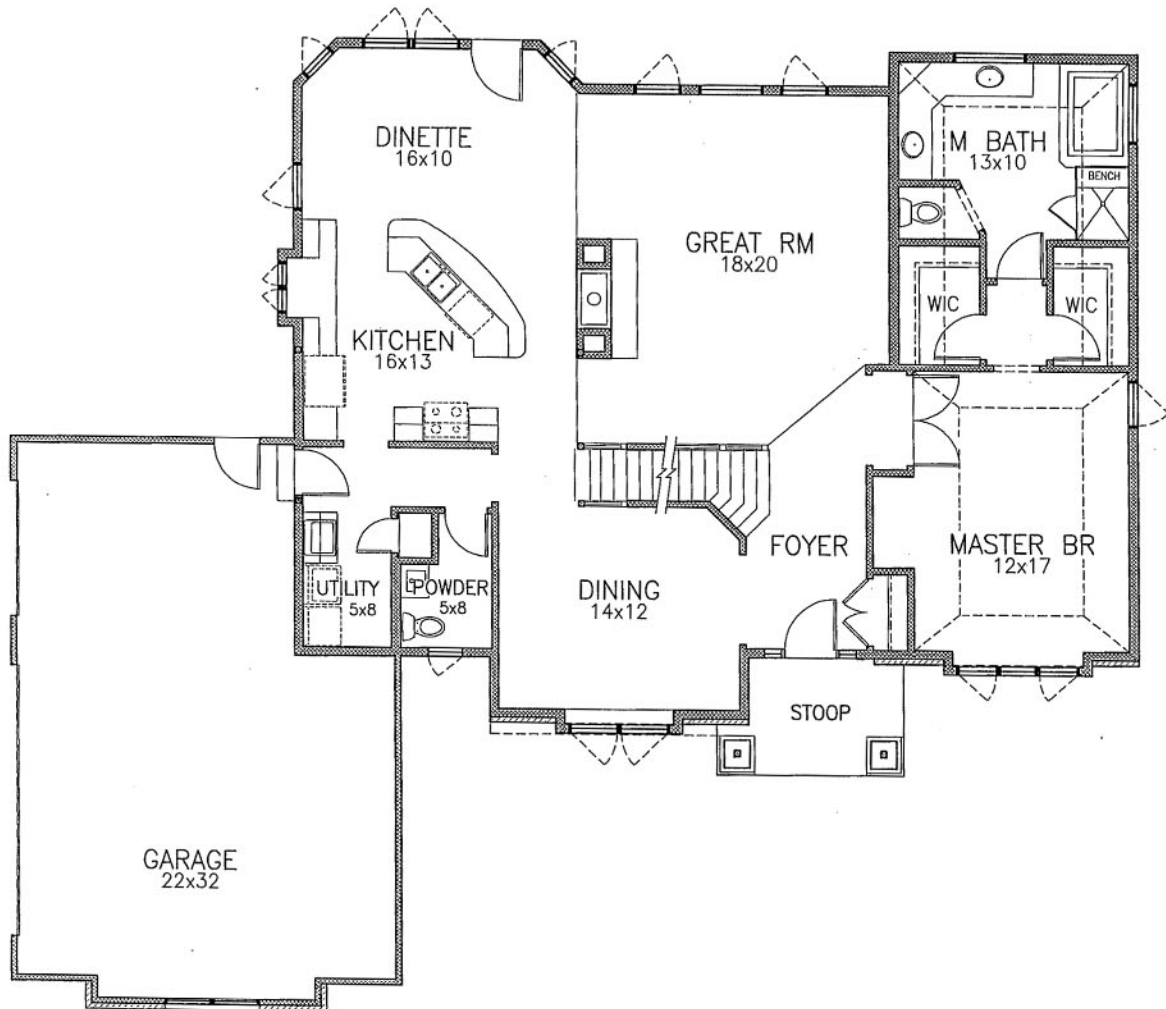

MONTEREY I

James Craig BUILDERS

FIRST FLOOR PLAN
FIRST FLOOR 1,729 Sq Ft
SECOND FLOOR 765 Sq Ft
TOTAL = 2,494 Sq Ft

Phone: 414-771-5563

© Copyright 2007-2008 James Craig Builders, Inc. All rights reserved.

MONTEREY I

James Craig BUILDERS

SECOND FLOOR PLAN
765 Sq Ft

MONTEREY I

James Craig BUILDERS

LOWER LEVEL PLAN

Phone: 414-771-5563

© Copyright 2007-2008 James Craig Builders, Inc. All rights reserved.