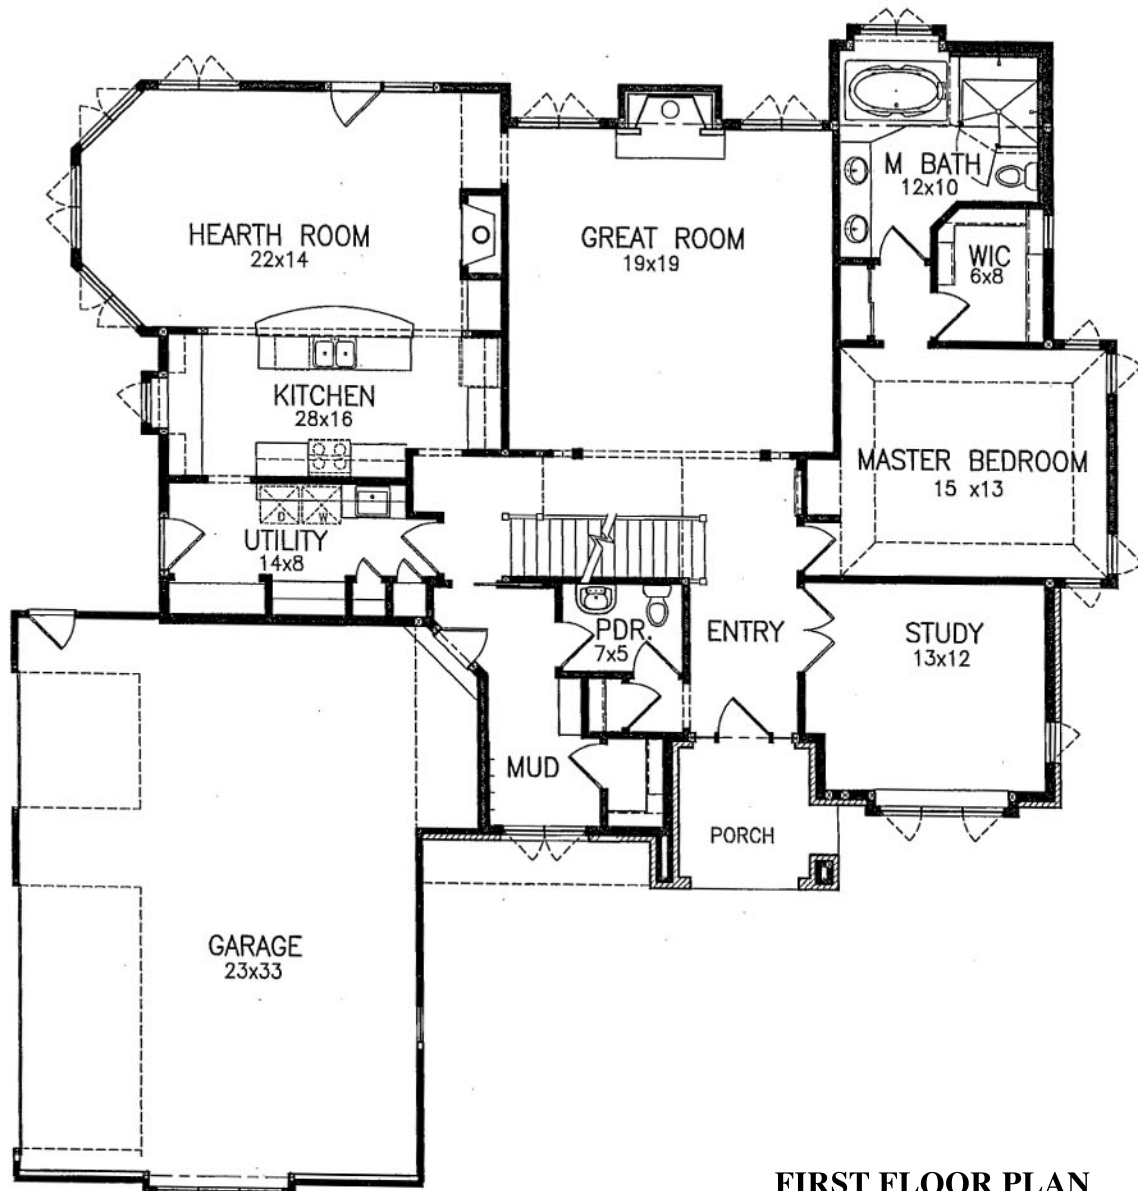

MONTEREY II

James Craig BUILDERS

FIRST FLOOR PLAN
FIRST FLOOR 2,166 Sq Ft
SECOND FLOOR 950 Sq Ft
TOTAL = 3,116 Sq Ft

Phone: 414-771-5563

© Copyright 2007-2008 James Craig Builders, Inc. All rights reserved.

MONTEREY II

James Craig BUILDERS

SECOND FLOOR PLAN
950 Sq Ft

MONTEREY II

James Craig BUILDERS

LOWER LEVEL PLAN