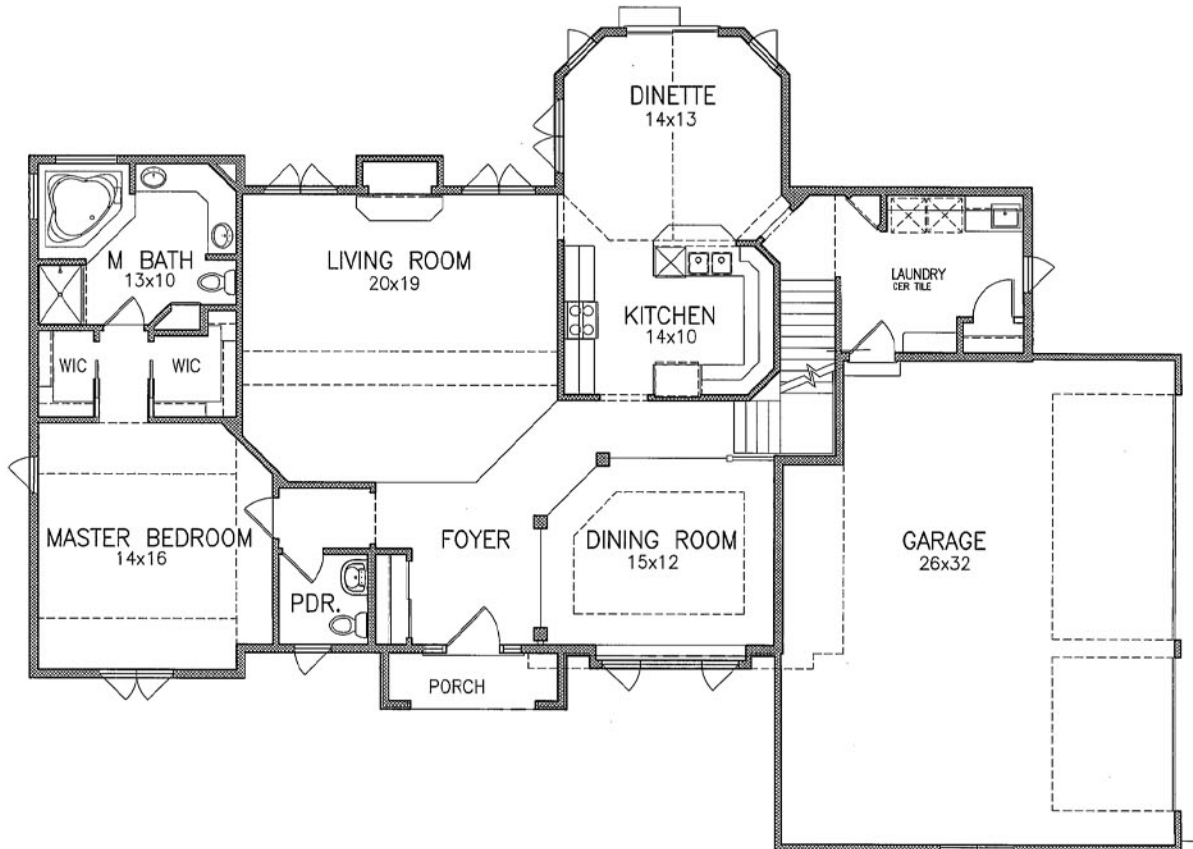

RIDGEPOINT

James Craig BUILDERS

FIRST FLOOR PLAN
FIRST FLOOR 1,871 Sq Ft
SECOND FLOOR 855 Sq Ft
TOTAL = 2,726 Sq Ft

Phone: 414-771-5563

© Copyright 2007-2008 James Craig Builders, Inc. All rights reserved.

RIDGEPOINT

James Craig BUILDERS

SECOND FLOOR PLAN
855 Sq Ft

RIDGEPOINT

James Craig BUILDERS

LOWER LEVEL PLAN