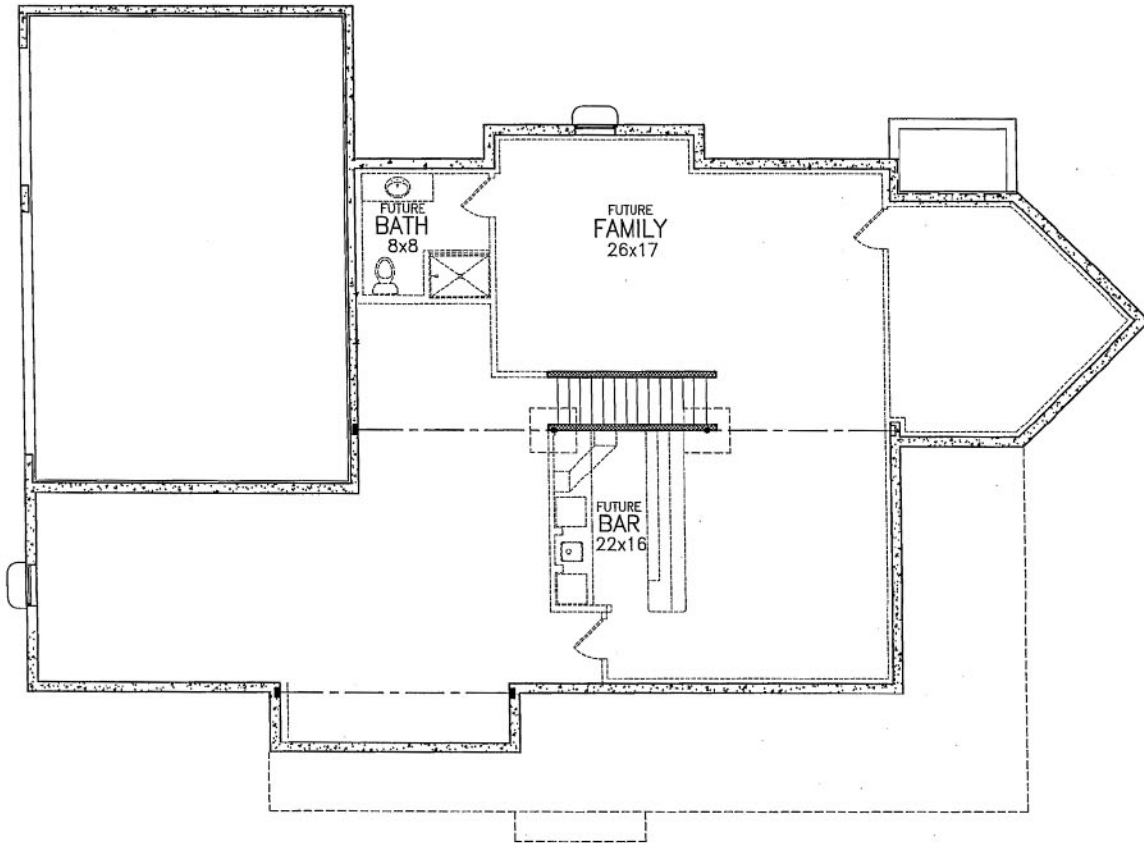

SAVANNAH

James Craig BUILDERS

FIRST FLOOR PLAN
FIRST FLOOR 1,922 Sq Ft
SECOND FLOOR 922 Sq Ft
TOTAL = 2,844 Sq Ft

Phone: 414-771-5563

© Copyright 2007-2008 James Craig Builders, Inc. All rights reserved.

SAVANNAH

James Craig BUILDERS

SECOND FLOOR PLAN
922 Sq Ft

SAVANNAH

James Craig BUILDERS

LOWER LEVEL PLAN

Phone: 414-771-5563

© Copyright 2007-2008 James Craig Builders, Inc. All rights reserved.